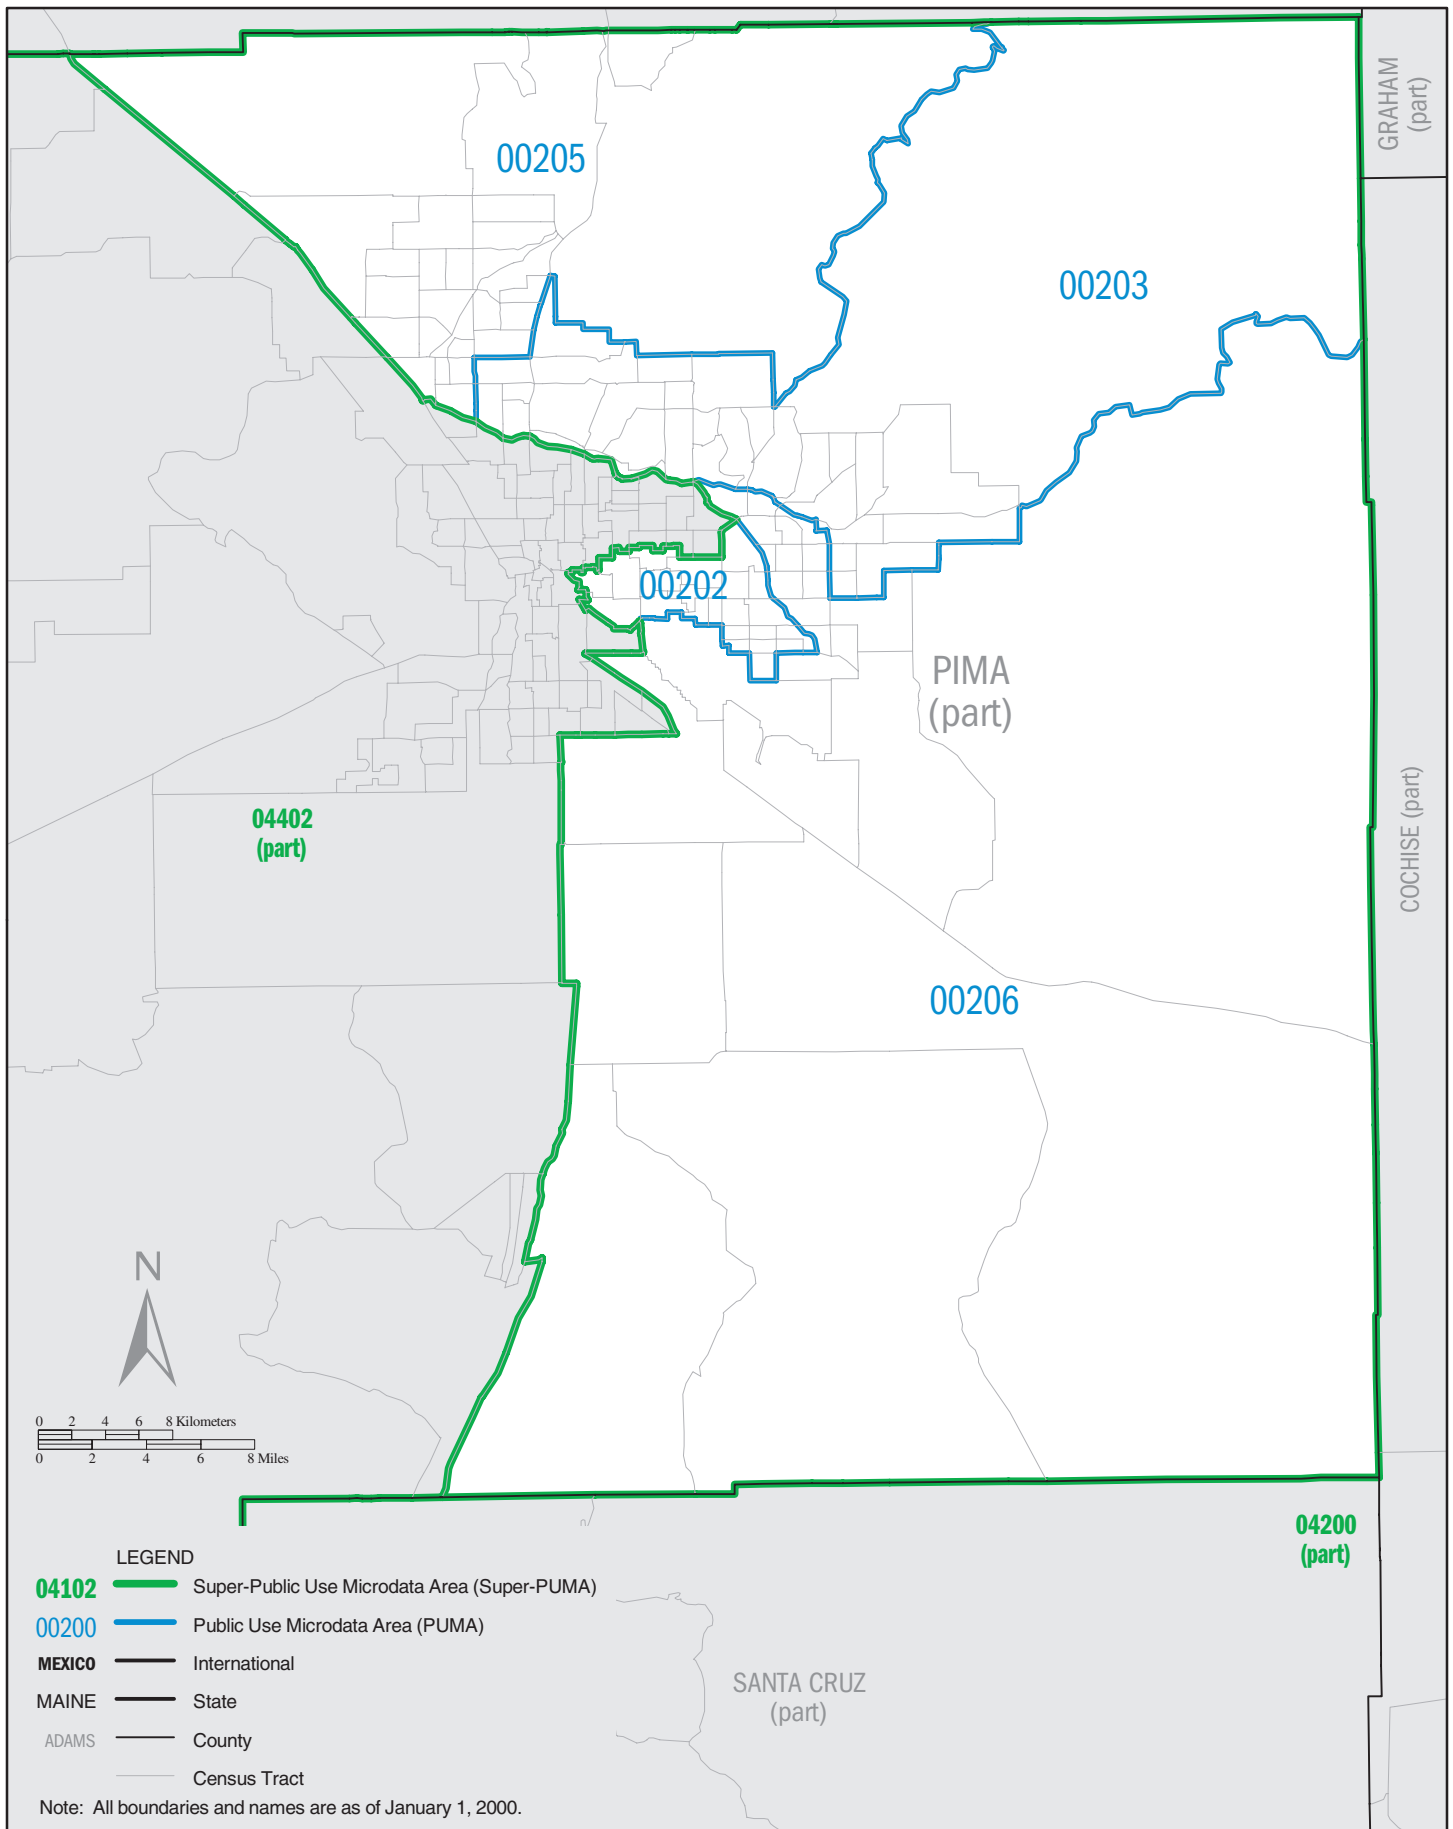

ARIZONA Super-PUMA 04401: Census 2000 Public Use Microdata Areas (PUMAs)