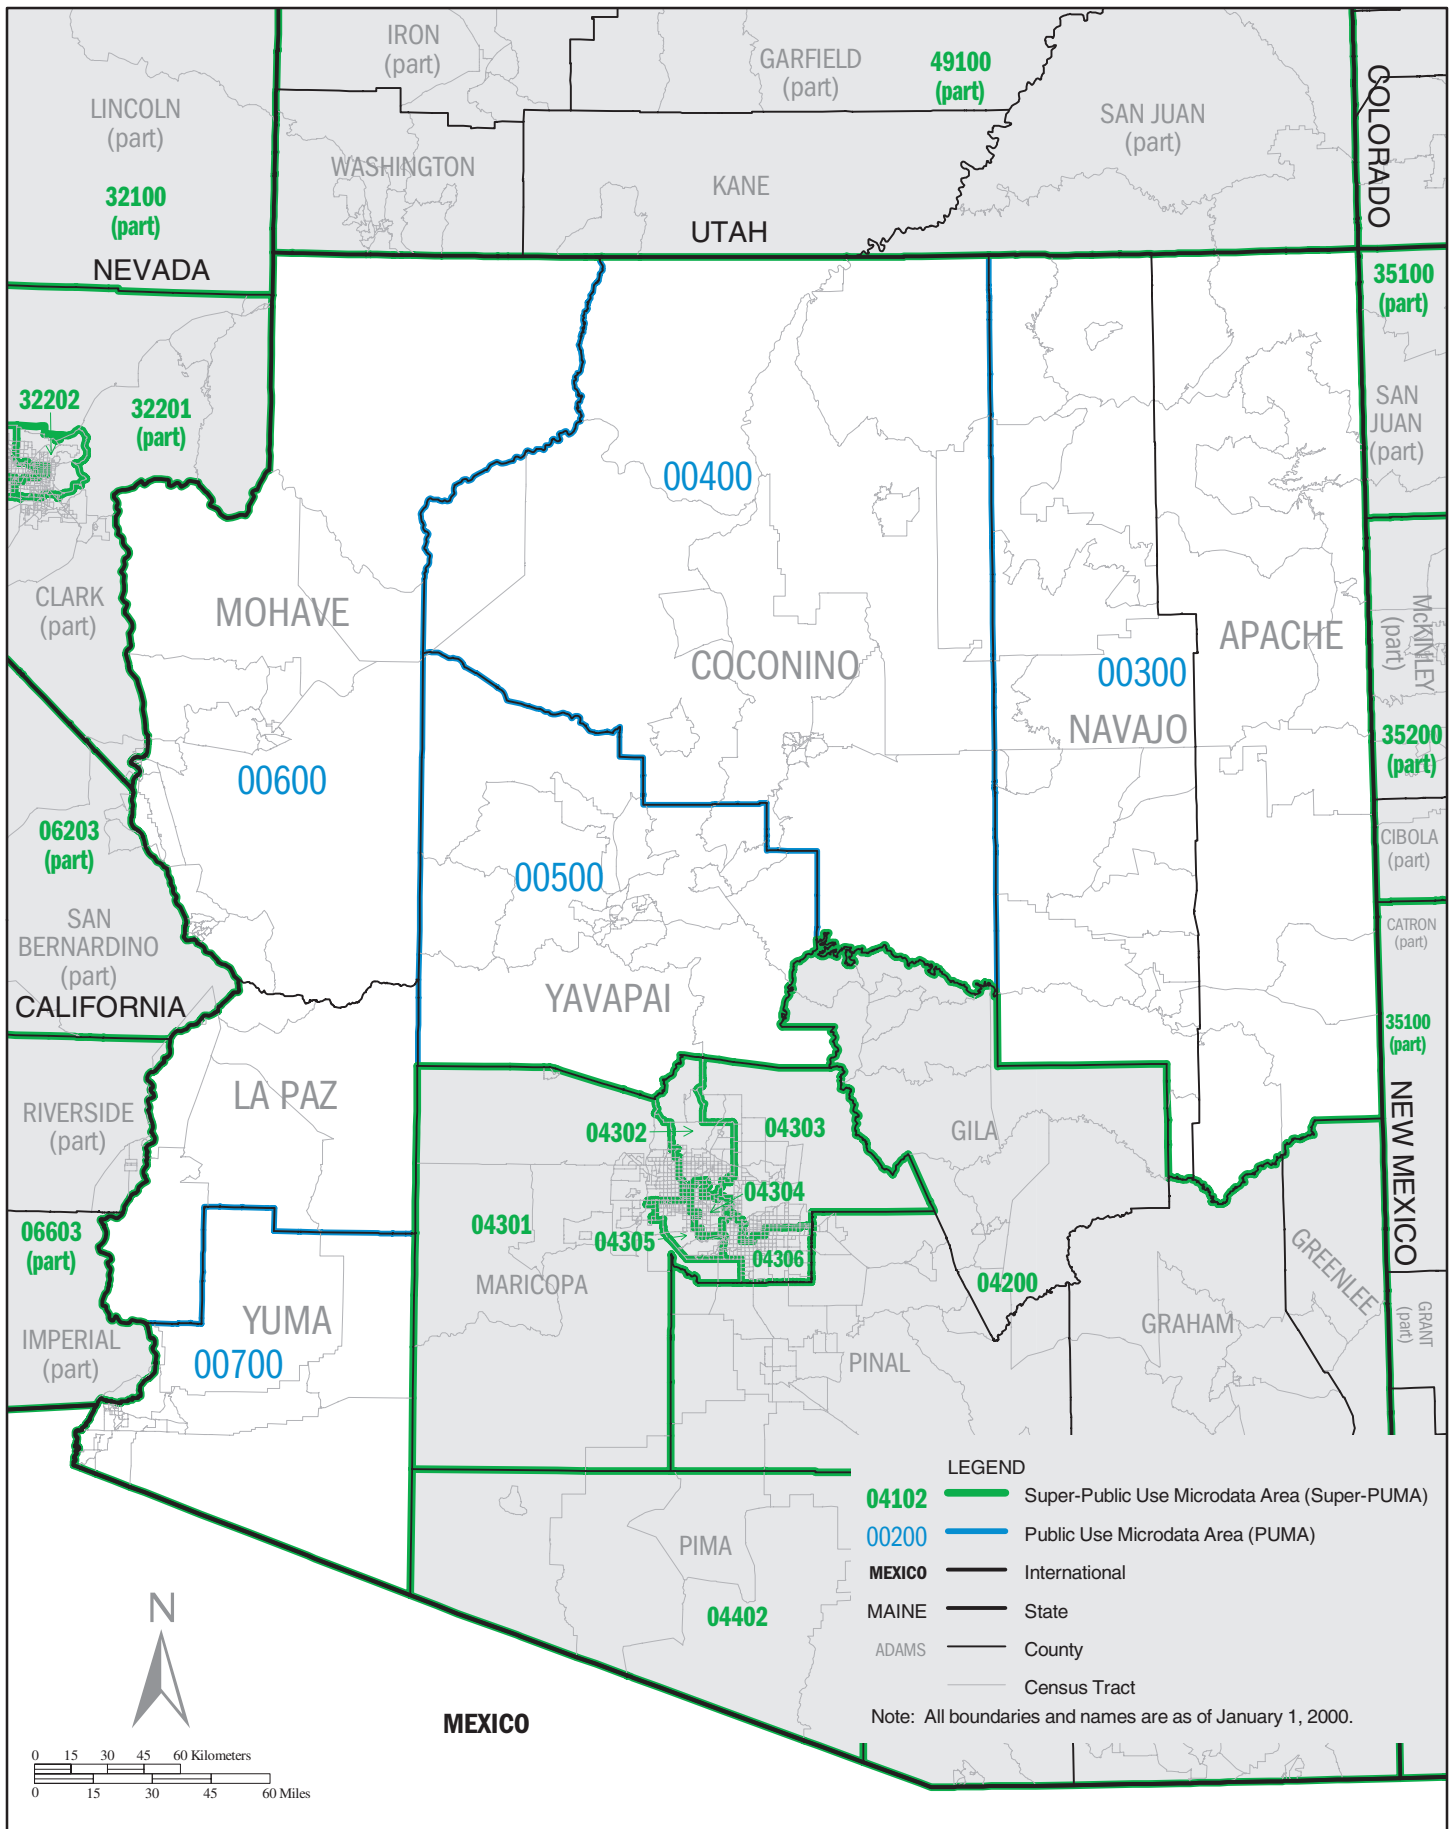

ARIZONA – Census 2000 Super–Public Use Microdata Areas (Super-PUMAs)

ARIZONA Super-PUMA 04100: Census 2000 Public Use Microdata Areas (PUMAs)

ARIZONA Super-PUMA 04200: Census 2000 Public Use Microdata Areas (PUMAs)

LEGEND

- 04102** Super-Public Use Microdata Area (Super-PUMA)
- 00200** Public Use Microdata Area (PUMA)
- MEXICO** International
- MAINE** State
- ADAMS** County
- Census Tract

Note: All boundaries and names are as of January 1, 2000.

Note: All boundaries and names are as of January 1, 2000.