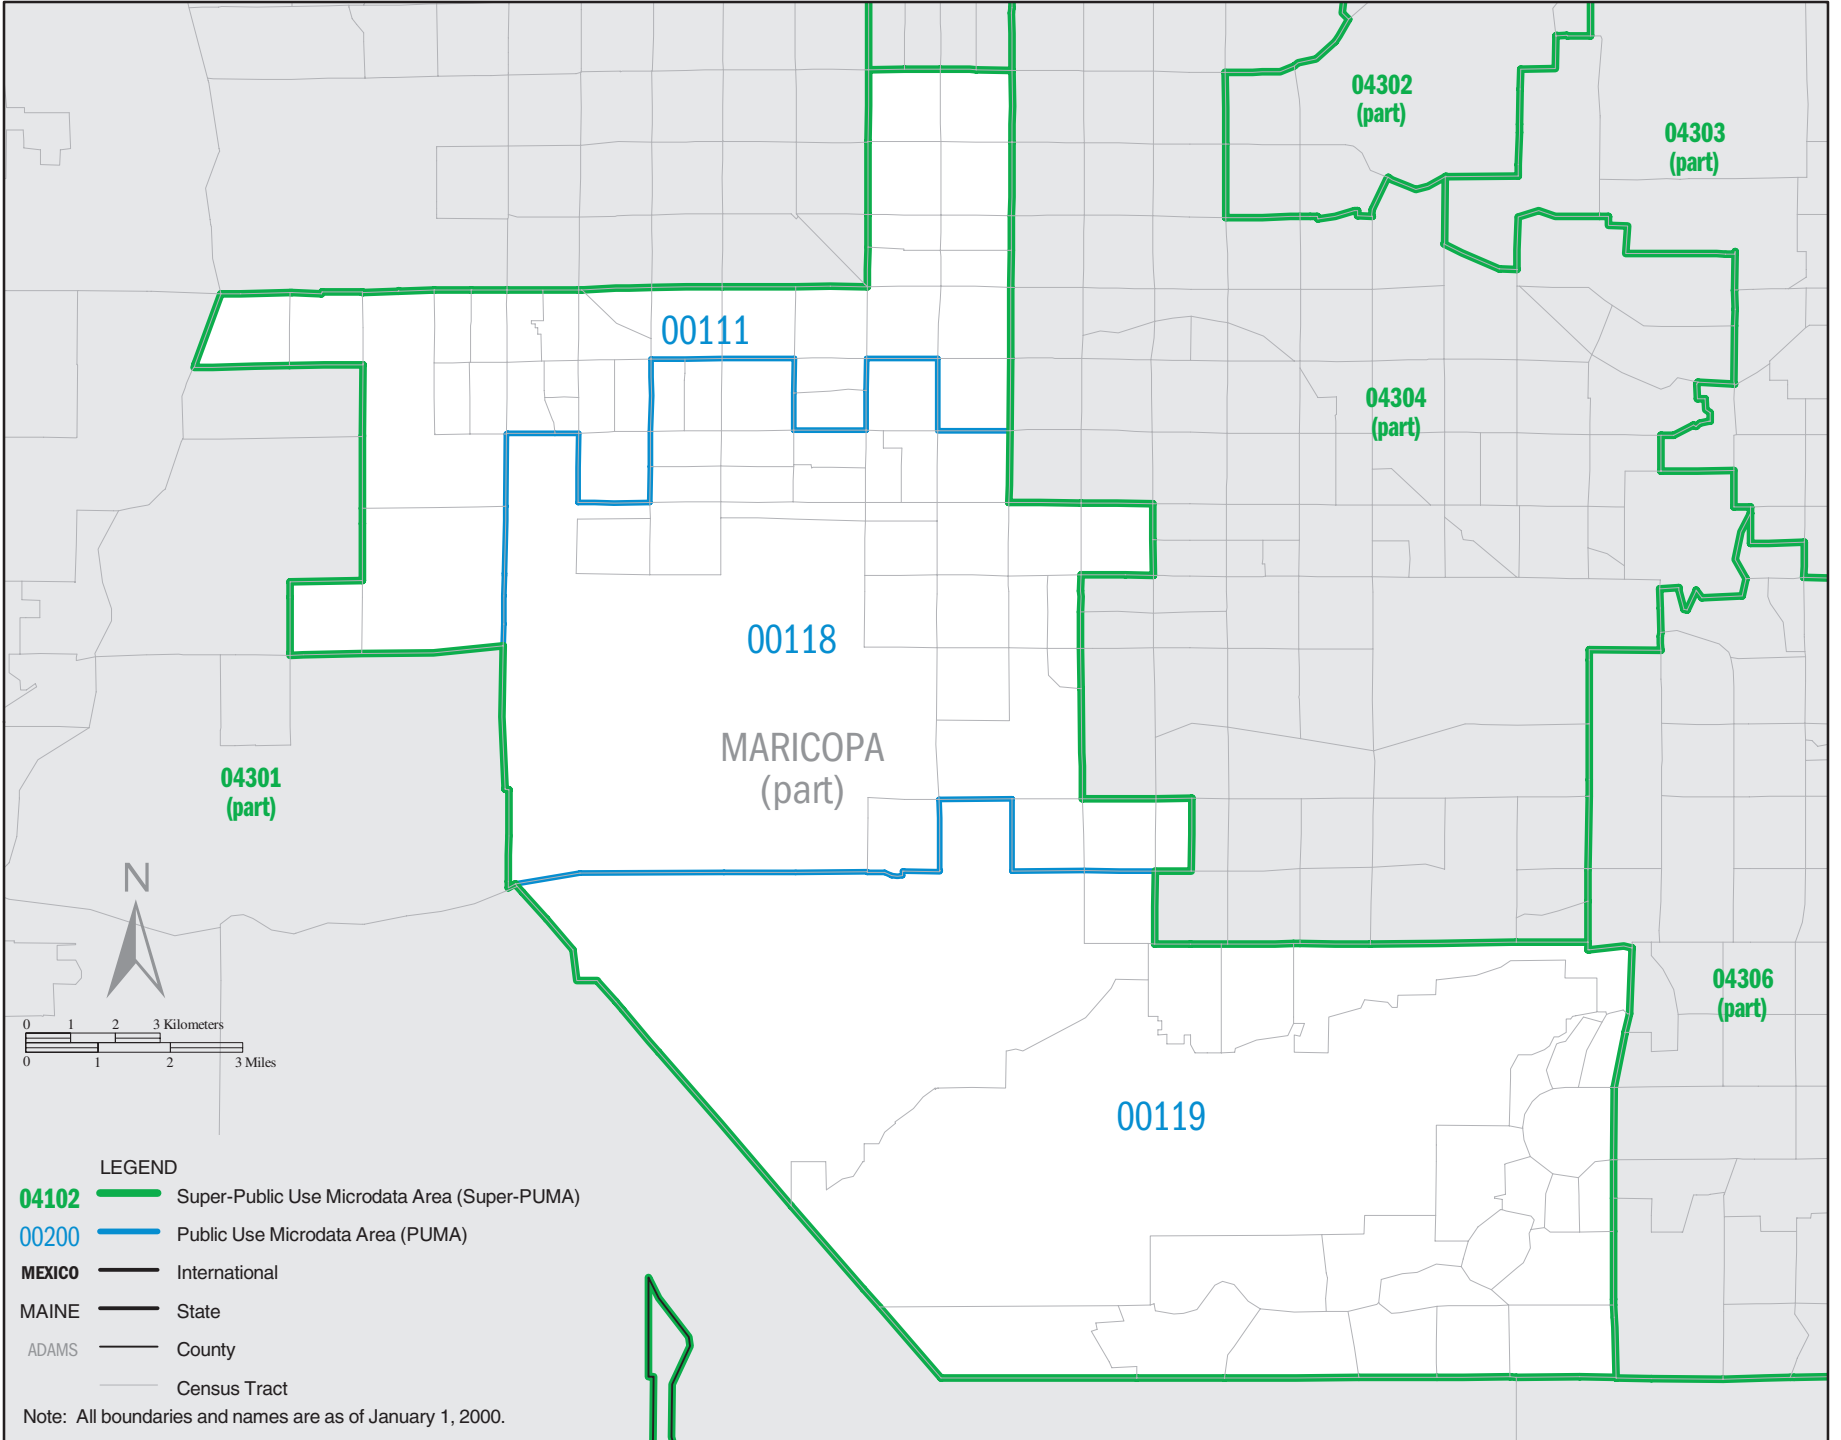

ARIZONA Super-PUMA 04301: Census 2000 Public Use Microdata Areas (PUMAs)

ARIZONA Super-PUMA 04302: Census 2000 Public Use Microdata Areas (PUMAs)

ARIZONA Super-PUMA 04304: Census 2000 Public Use Microdata Areas (PUMAs)

LEGEND

- 04102** Super-Public Use Microdata Area (Super-PUMA)
- 00200** Public Use Microdata Area (PUMA)
- MEXICO** International
- MAINE** State
- ADAMS** County
- Census Tract

Note: All boundaries and names are as of January 1, 2000.

Note: All boundaries and names are as of January 1, 2000.