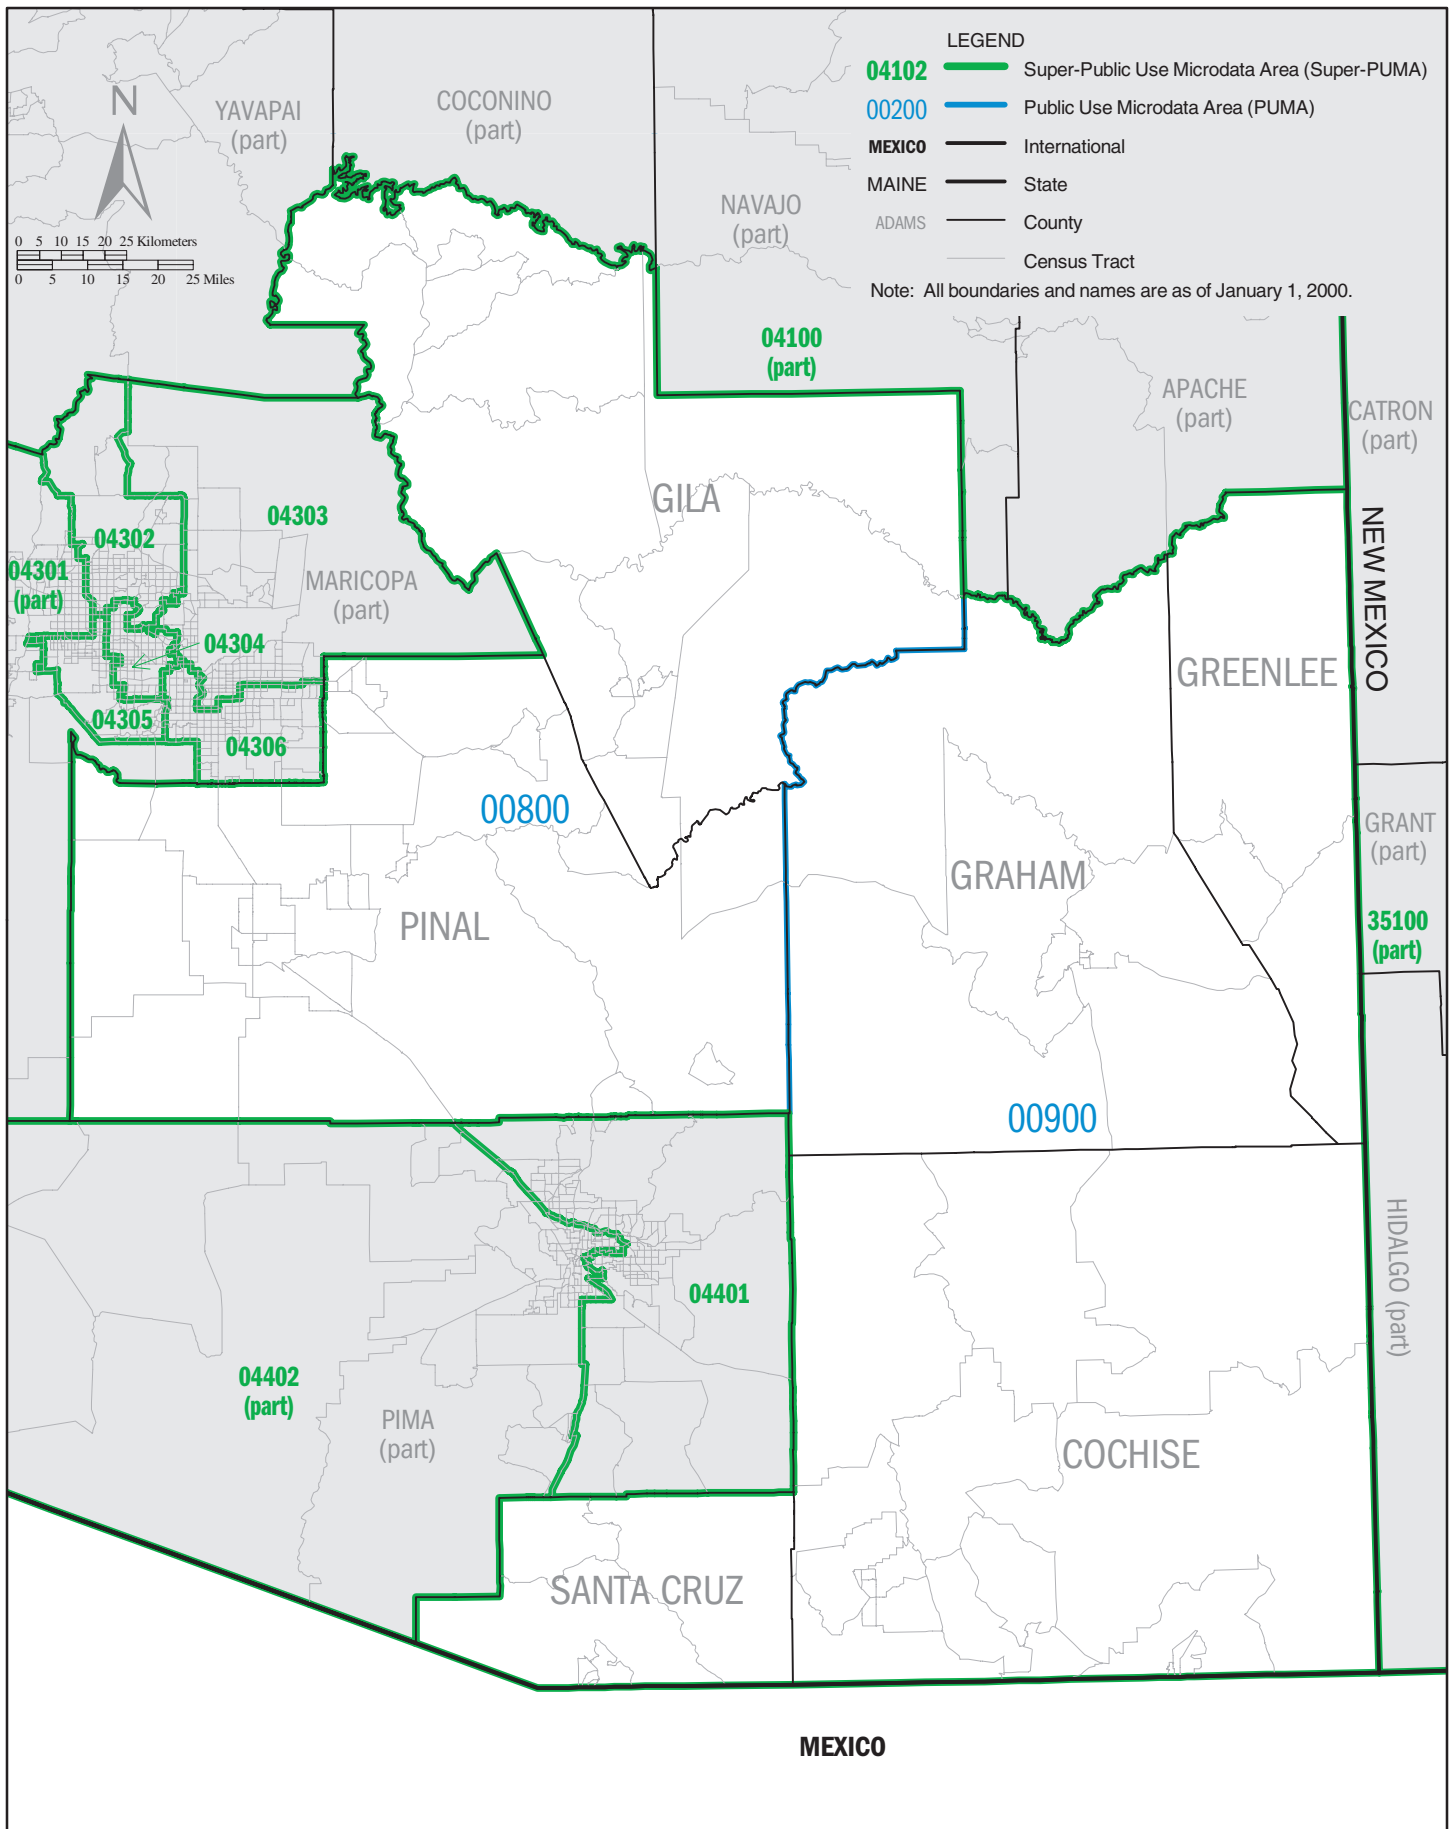

ARIZONA – Census 2000 Super–Public Use Microdata Areas (Super-PUMAs)

ARIZONA Super-PUMA 04100: Census 2000 Public Use Microdata Areas (PUMAs)

ARIZONA Super-PUMA 04200: Census 2000 Public Use Microdata Areas (PUMAs)

LEGEND

- 04102** Super-Public Use Microdata Area (Super-PUMA)
- 00200** Public Use Microdata Area (PUMA)
- MEXICO** International
- MAINE** State
- ADAMS** County
- Census Tract

Note: All boundaries and names are as of January 1, 2000.

Note: All boundaries and names are as of January 1, 2000.