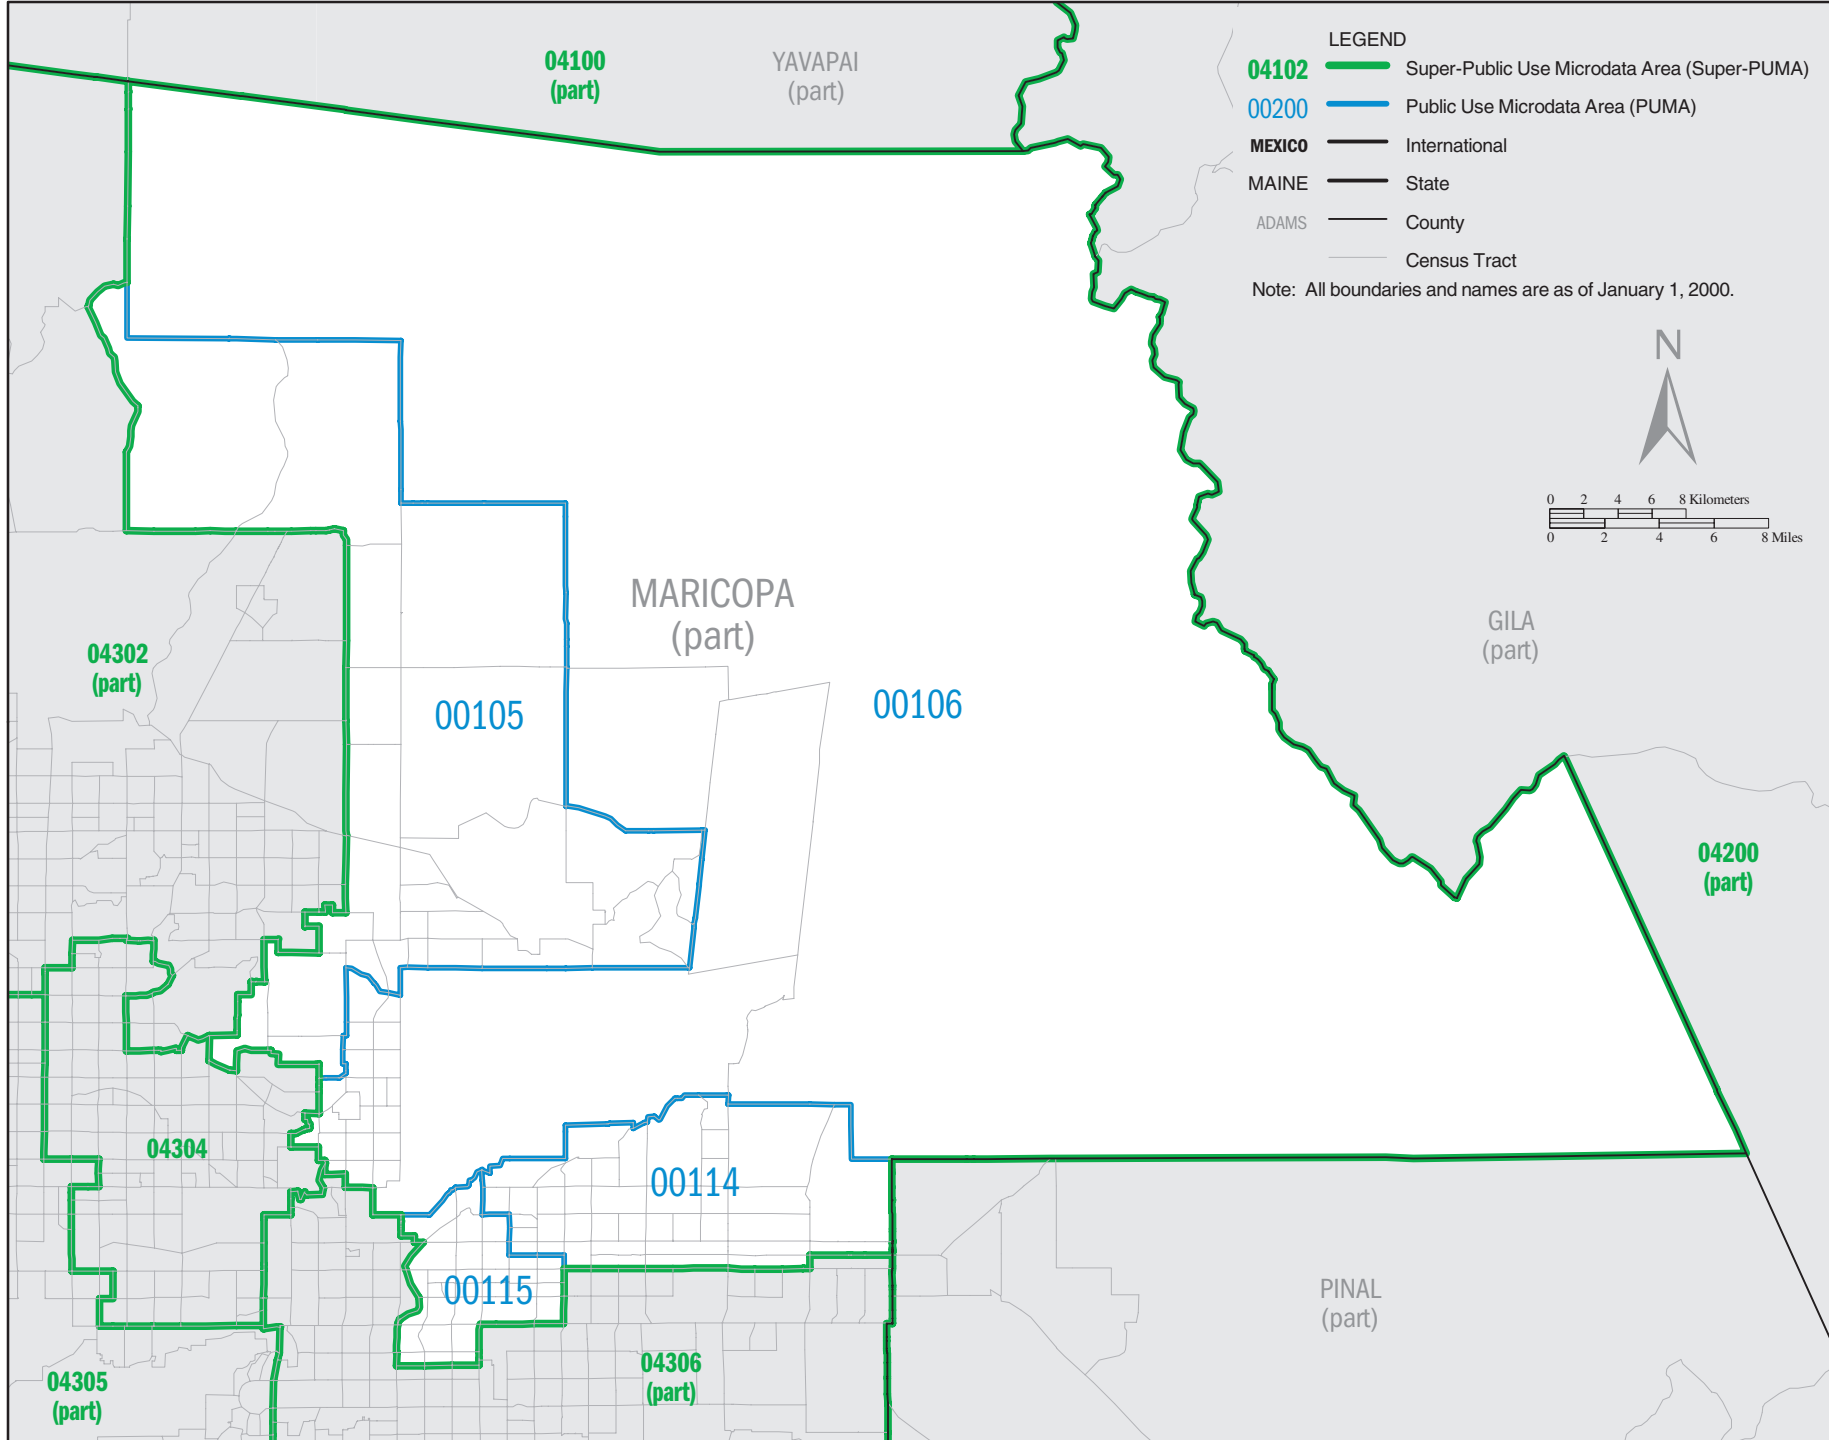

ARIZONA – Census 2000 Super–Public Use Microdata Areas (Super-PUMAs)

ARIZONA Super-PUMA 04100: Census 2000 Public Use Microdata Areas (PUMAs)

ARIZONA Super-PUMA 04200: Census 2000 Public Use Microdata Areas (PUMAs)

ARIZONA Super-PUMA 04301: Census 2000 Public Use Microdata Areas (PUMAs)

ARIZONA Super-PUMA 04302: Census 2000 Public Use Microdata Areas (PUMAs)

ARIZONA Super-PUMA 04304: Census 2000 Public Use Microdata Areas (PUMAs)

LEGEND

- 04102** Super-Public Use Microdata Area (Super-PUMA)
- 00200** Public Use Microdata Area (PUMA)
- MEXICO** International
- MAINE** State
- ADAMS** County
- Census Tract

Note: All boundaries and names are as of January 1, 2000.