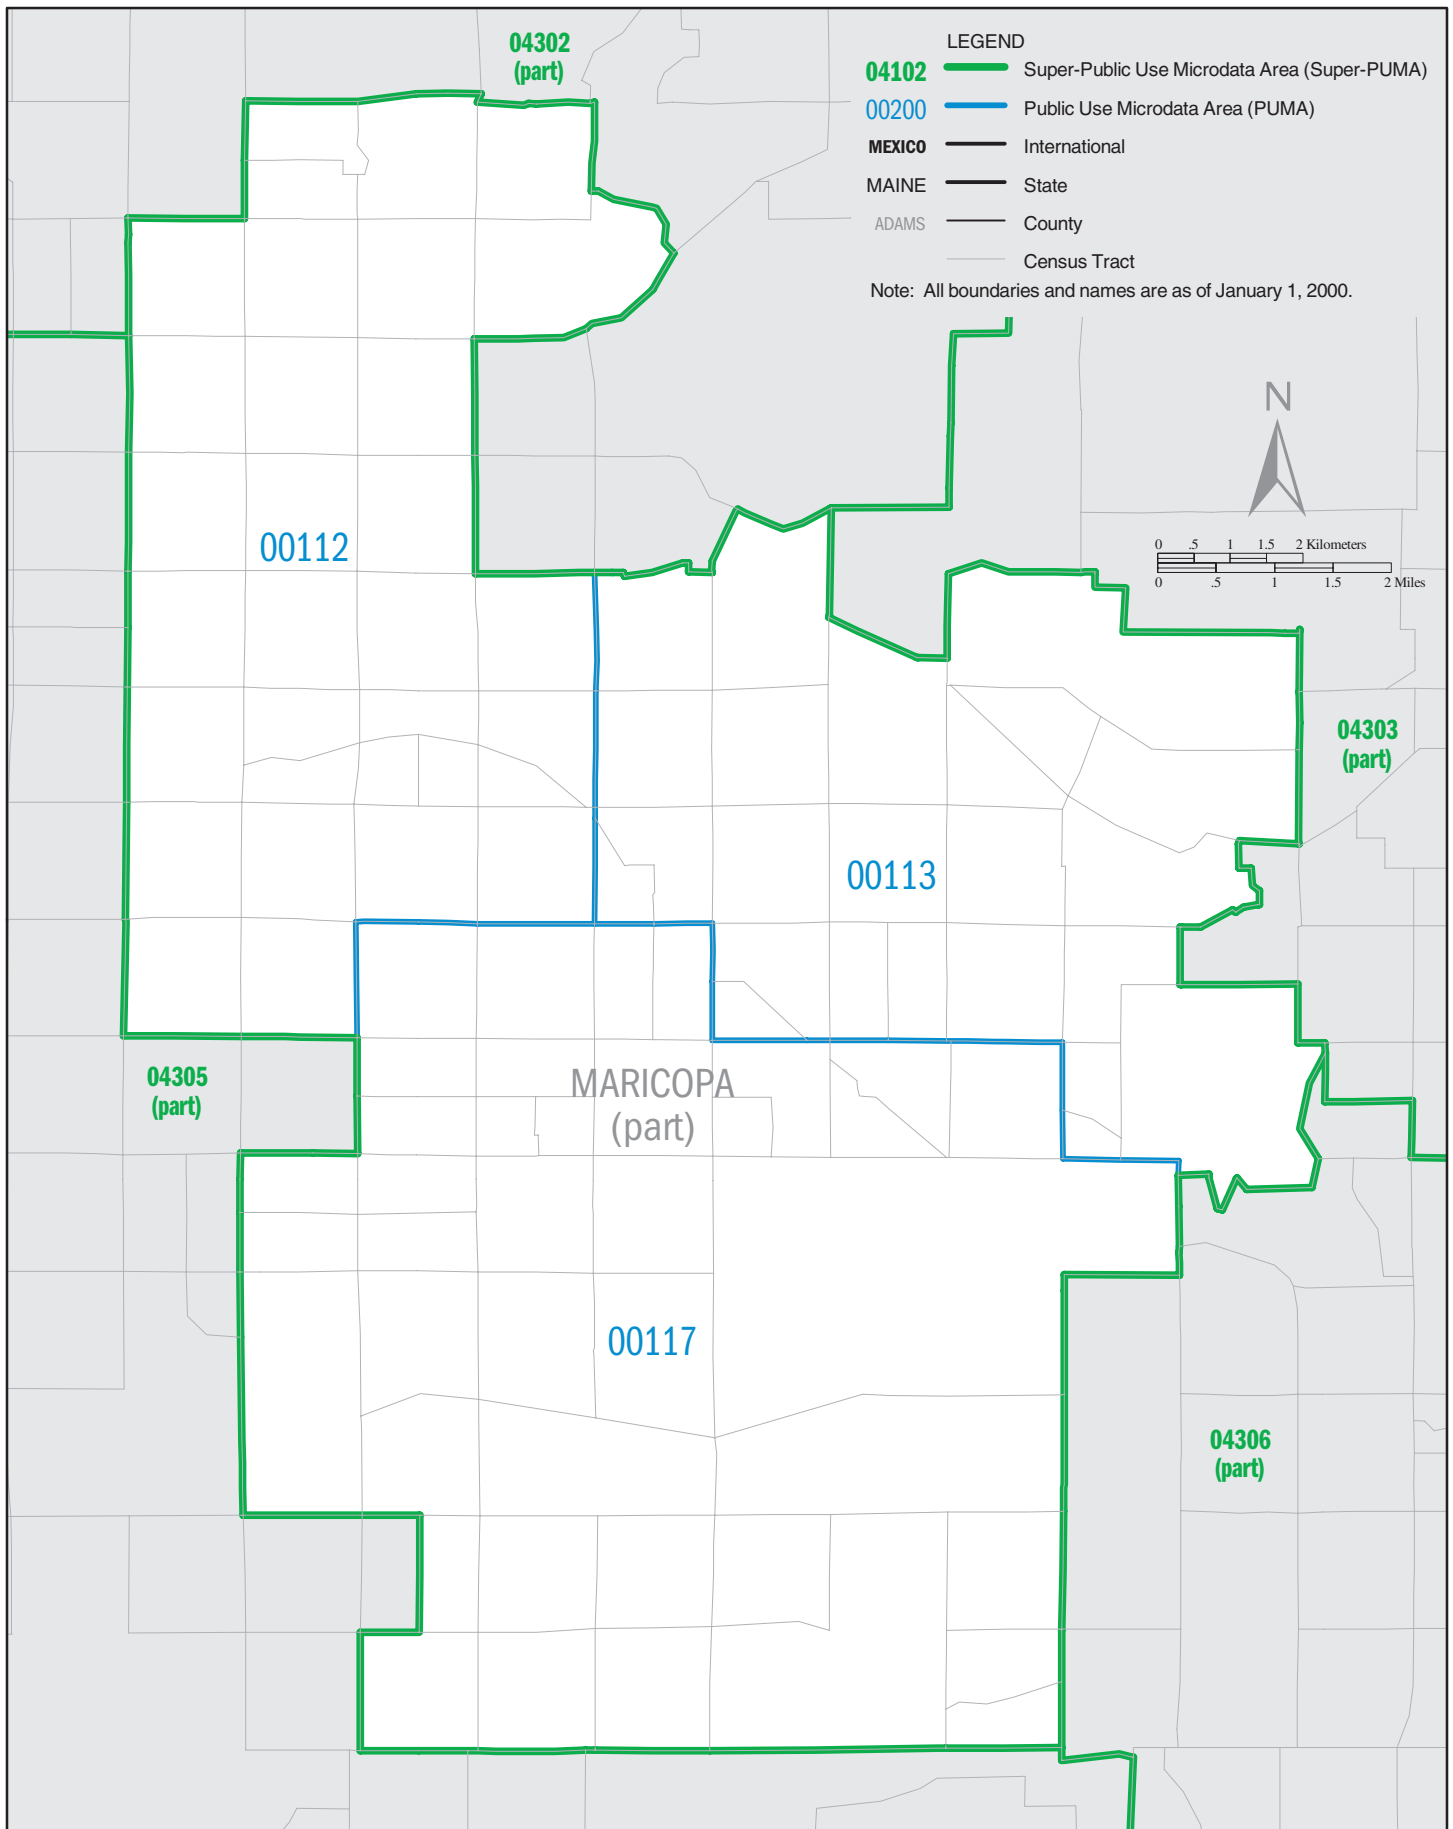

ARIZONA Super-PUMA 04301: Census 2000 Public Use Microdata Areas (PUMAs)

ARIZONA Super-PUMA 04302: Census 2000 Public Use Microdata Areas (PUMAs)

ARIZONA Super-PUMA 04304: Census 2000 Public Use Microdata Areas (PUMAs)

LEGEND

- 04102** Super-Public Use Microdata Area (Super-PUMA)
- 00200** Public Use Microdata Area (PUMA)
- MEXICO** International
- MAINE** State
- ADAMS** County
- Census Tract

Note: All boundaries and names are as of January 1, 2000.

Note: All boundaries and names are as of January 1, 2000.