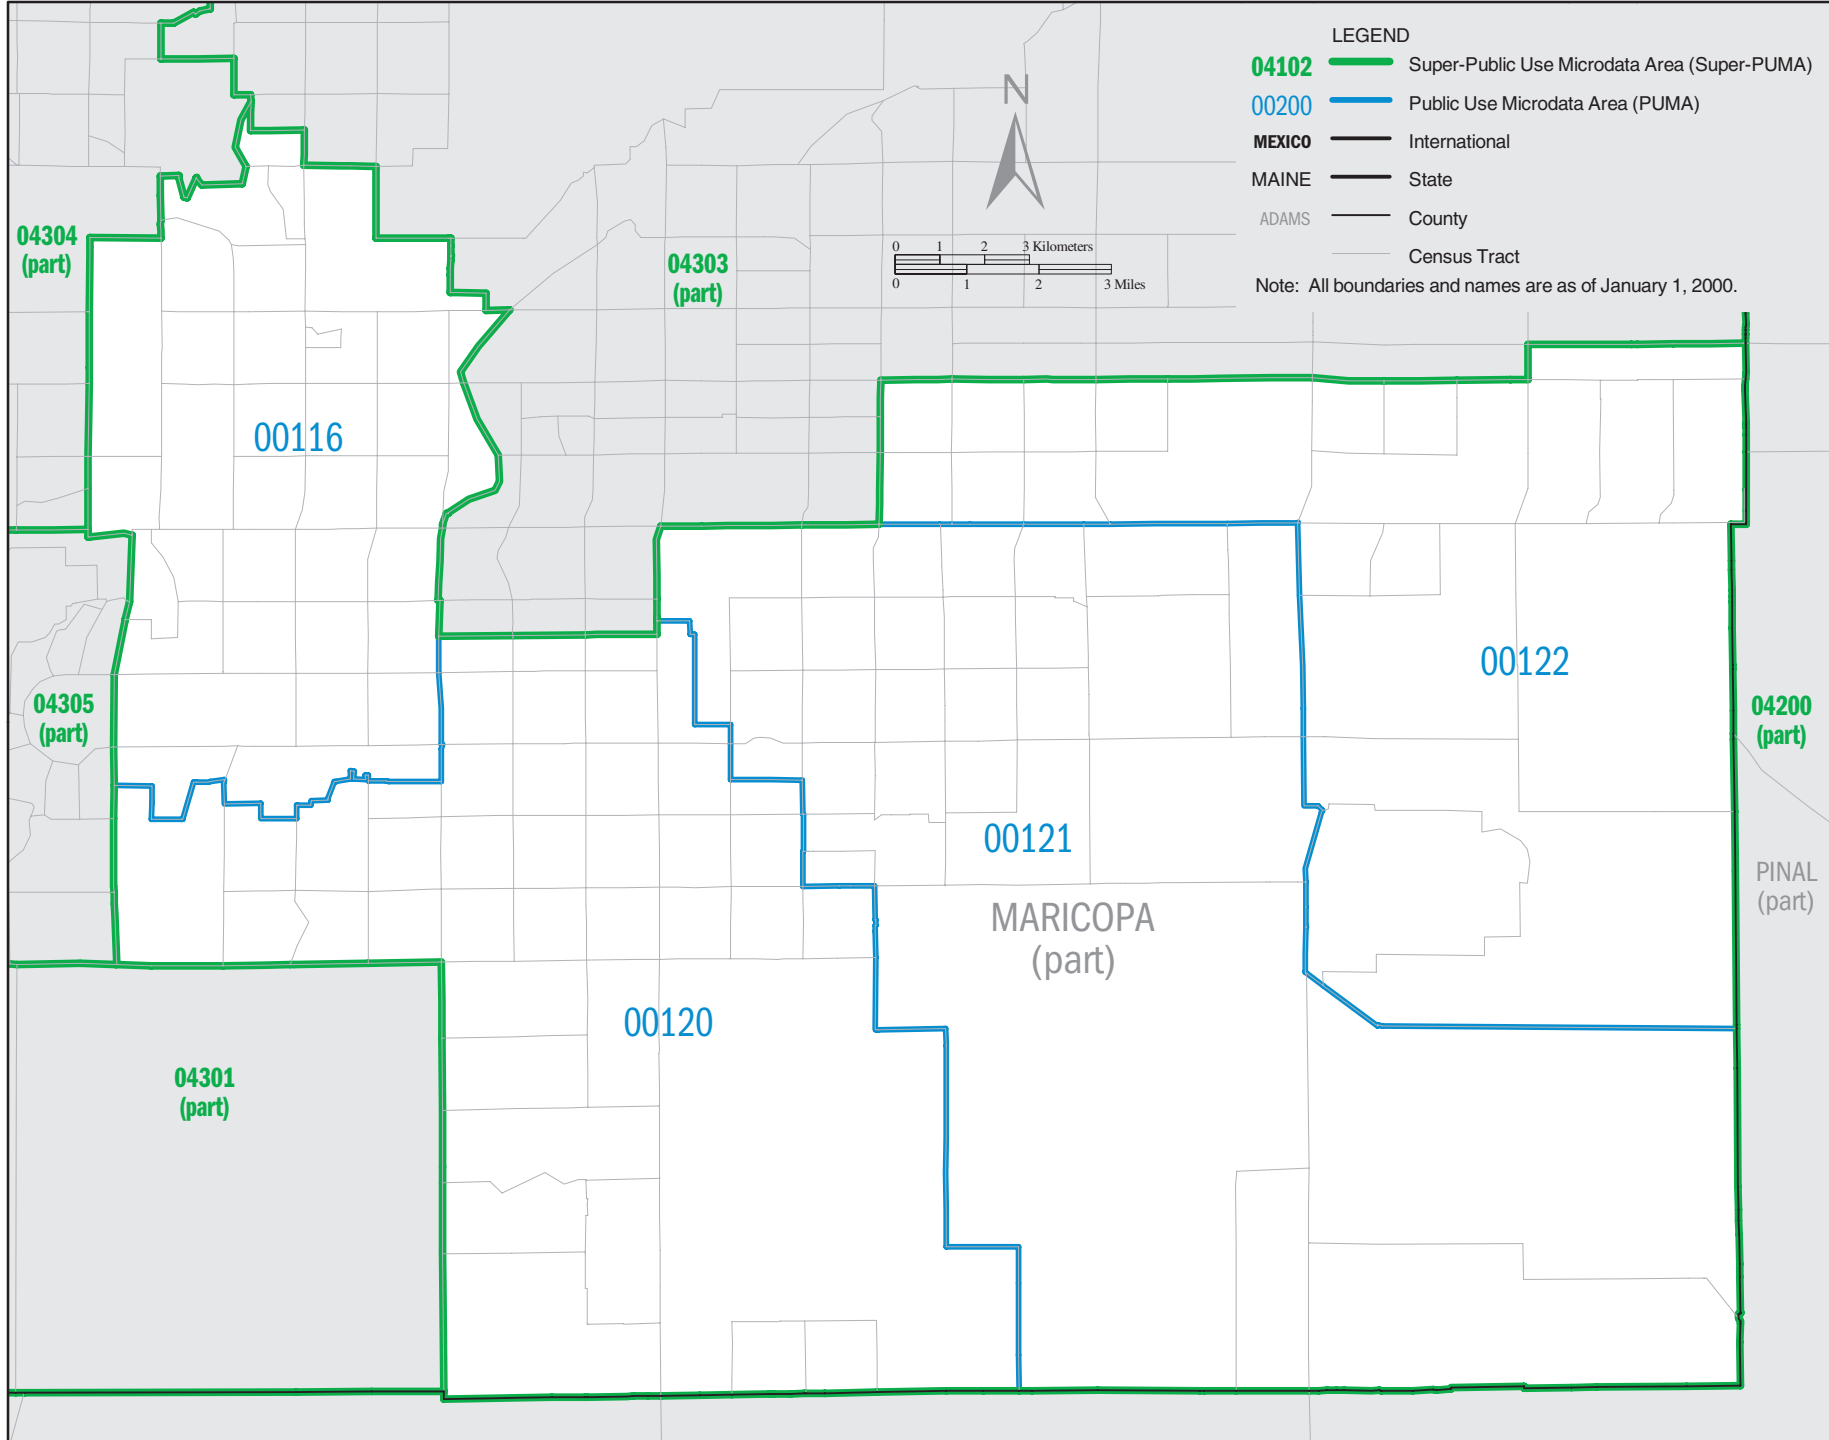

ARIZONA Super-PUMA 04301: Census 2000 Public Use Microdata Areas (PUMAs)

ARIZONA Super-PUMA 04302: Census 2000 Public Use Microdata Areas (PUMAs)

ARIZONA Super-PUMA 04304: Census 2000 Public Use Microdata Areas (PUMAs)

LEGEND

- 04102** Super-Public Use Microdata Area (Super-PUMA)
- 00200** Public Use Microdata Area (PUMA)
- MEXICO** International
- MAINE** State
- ADAMS** County
- Census Tract

Note: All boundaries and names are as of January 1, 2000.

Note: All boundaries and names are as of January 1, 2000.