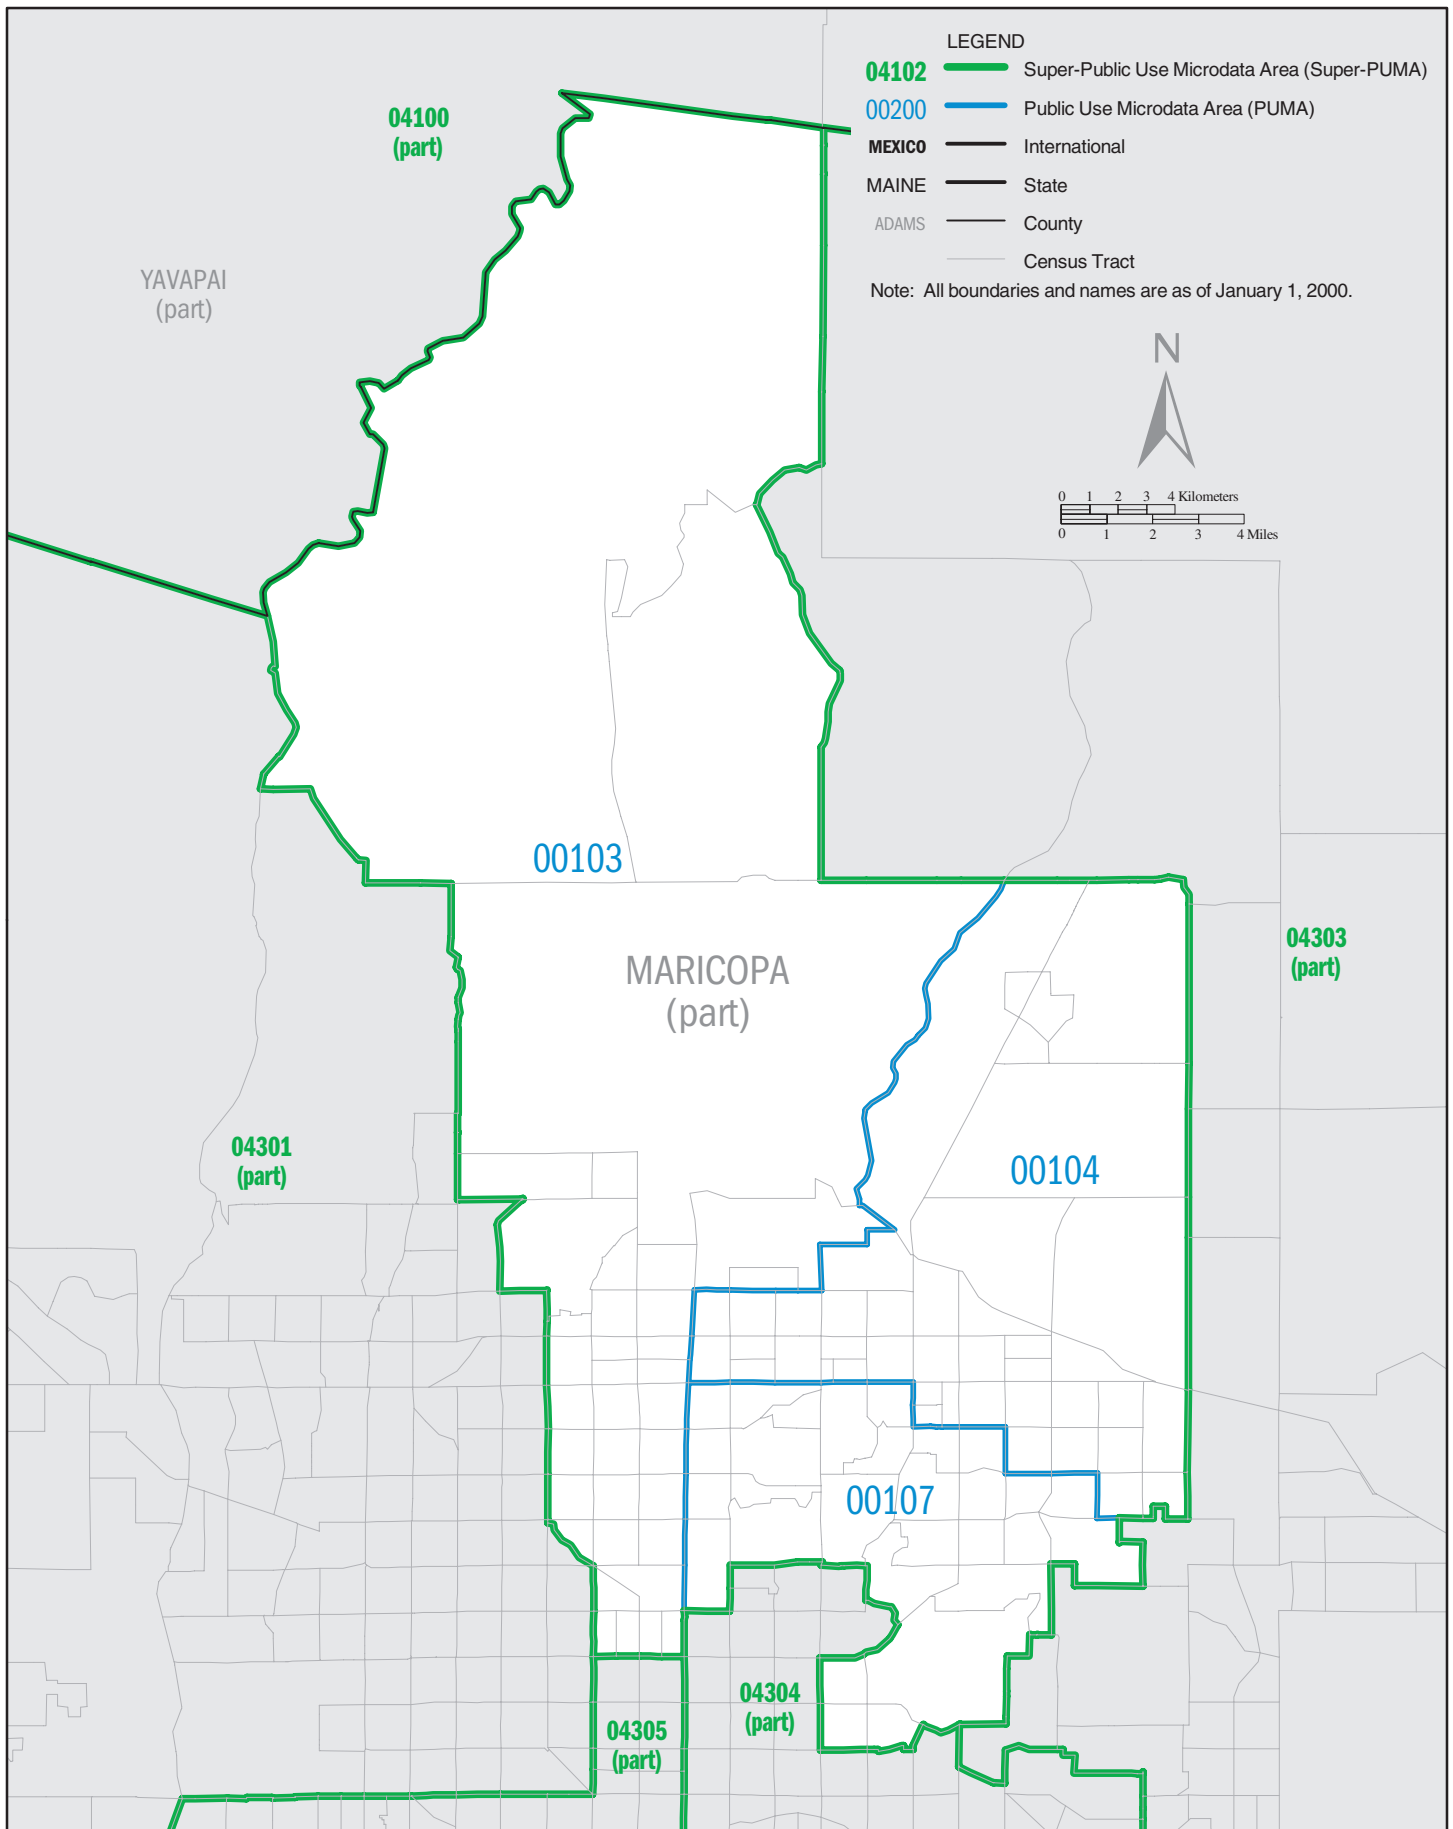

ARIZONA Super-PUMA 04302: Census 2000 Public Use Microdata Areas (PUMAs)