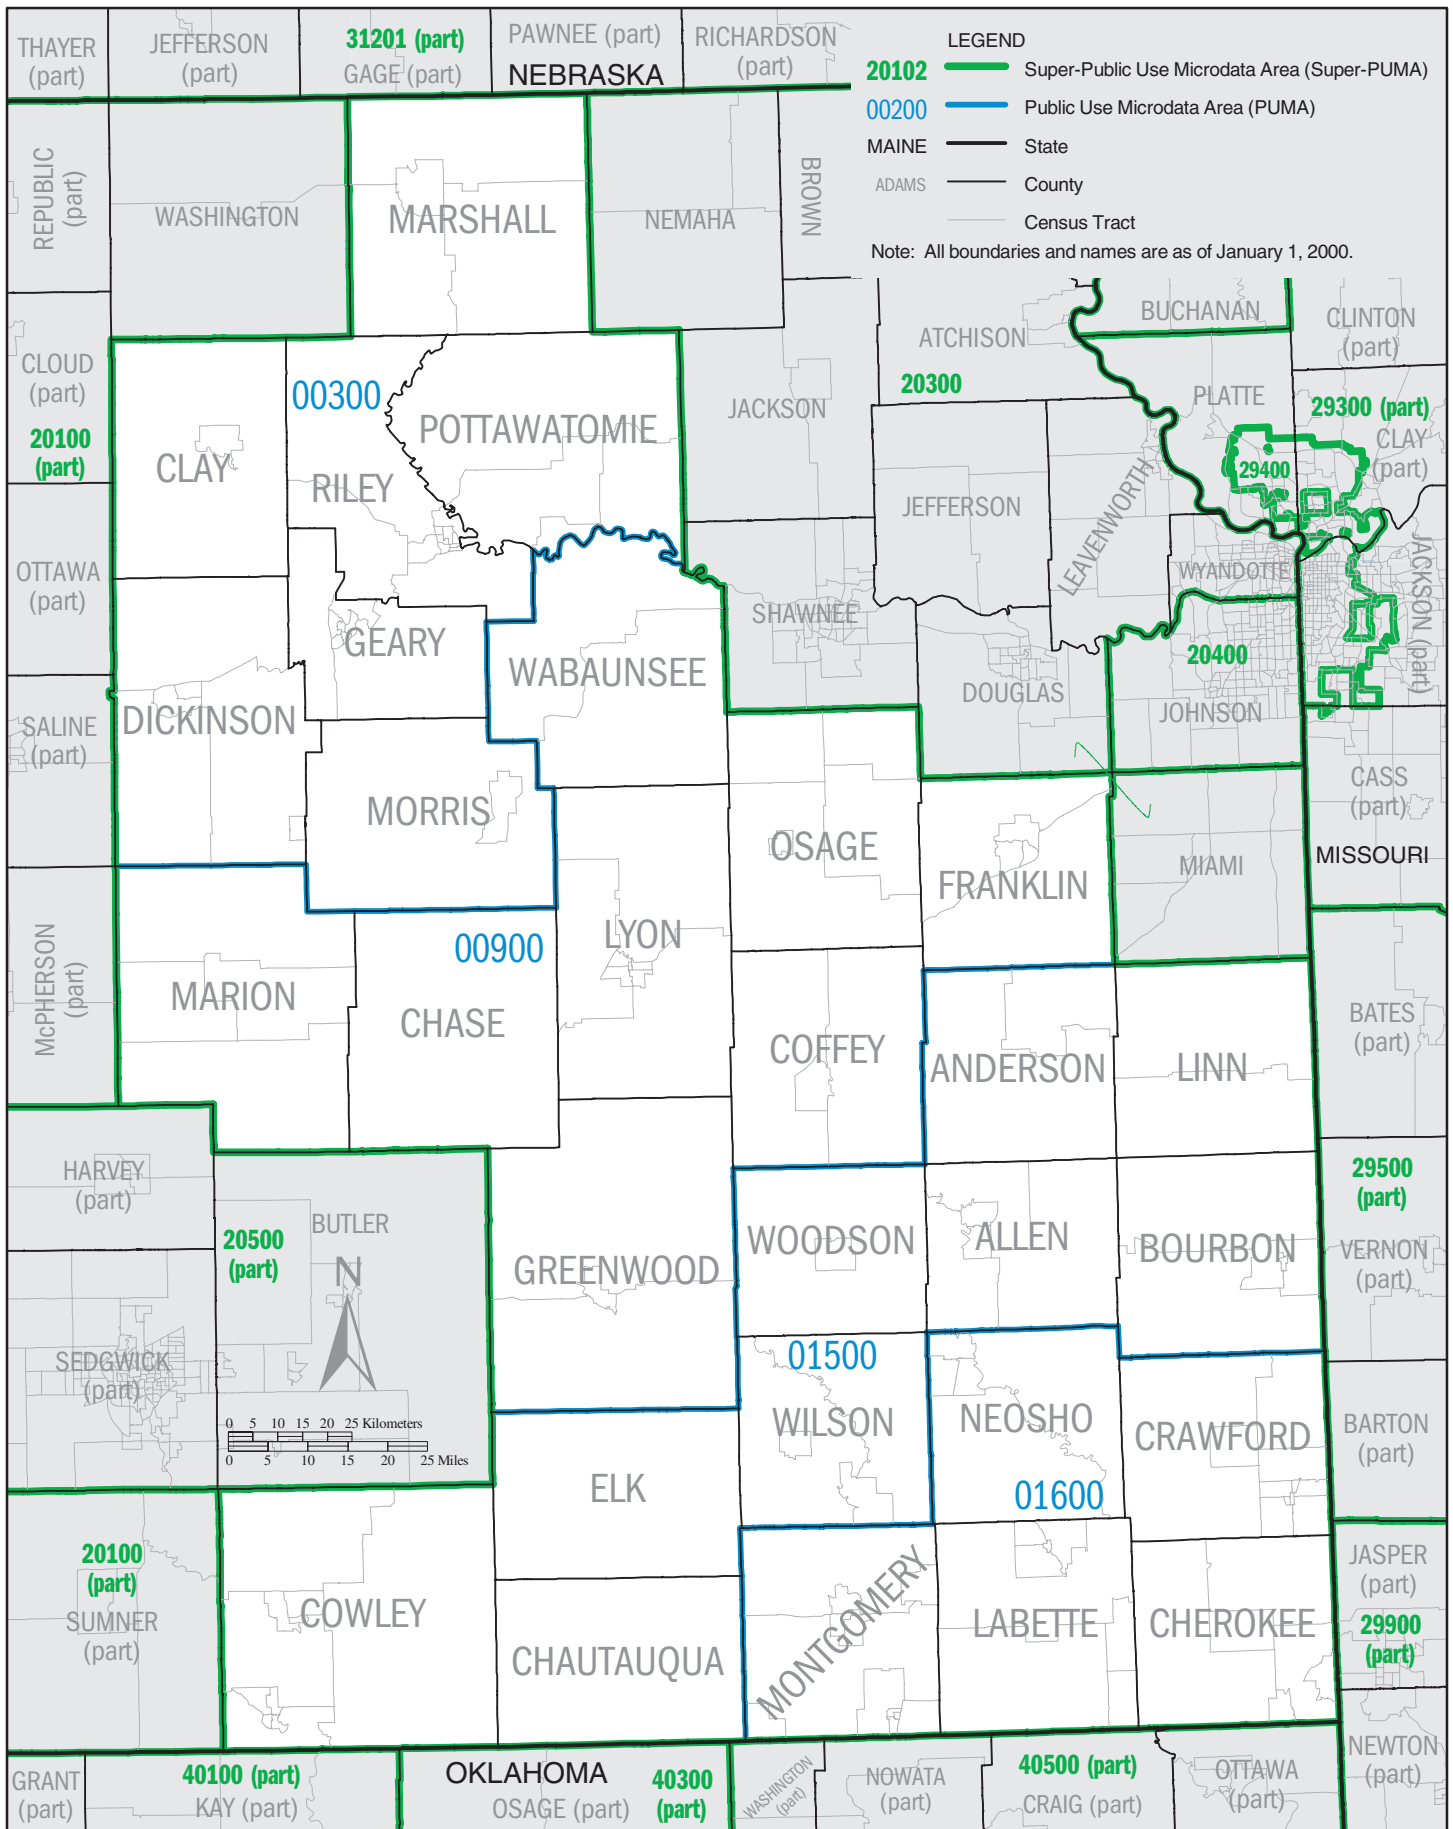

KANSAS Super-PUMA 20200: Census 2000 Public Use Microdata Areas (PUMAs)

KANSAS Super-PUMA 20300: Census 2000 Public Use Microdata Areas (PUMAs)

KANSAS Super-PUMA 20500: Census 2000 Public Use Microdata Areas (PUMAs)

6 Kansas

Public Use Microdata Sample (PUMS) files
U.S. Census Bureau, Census 2000