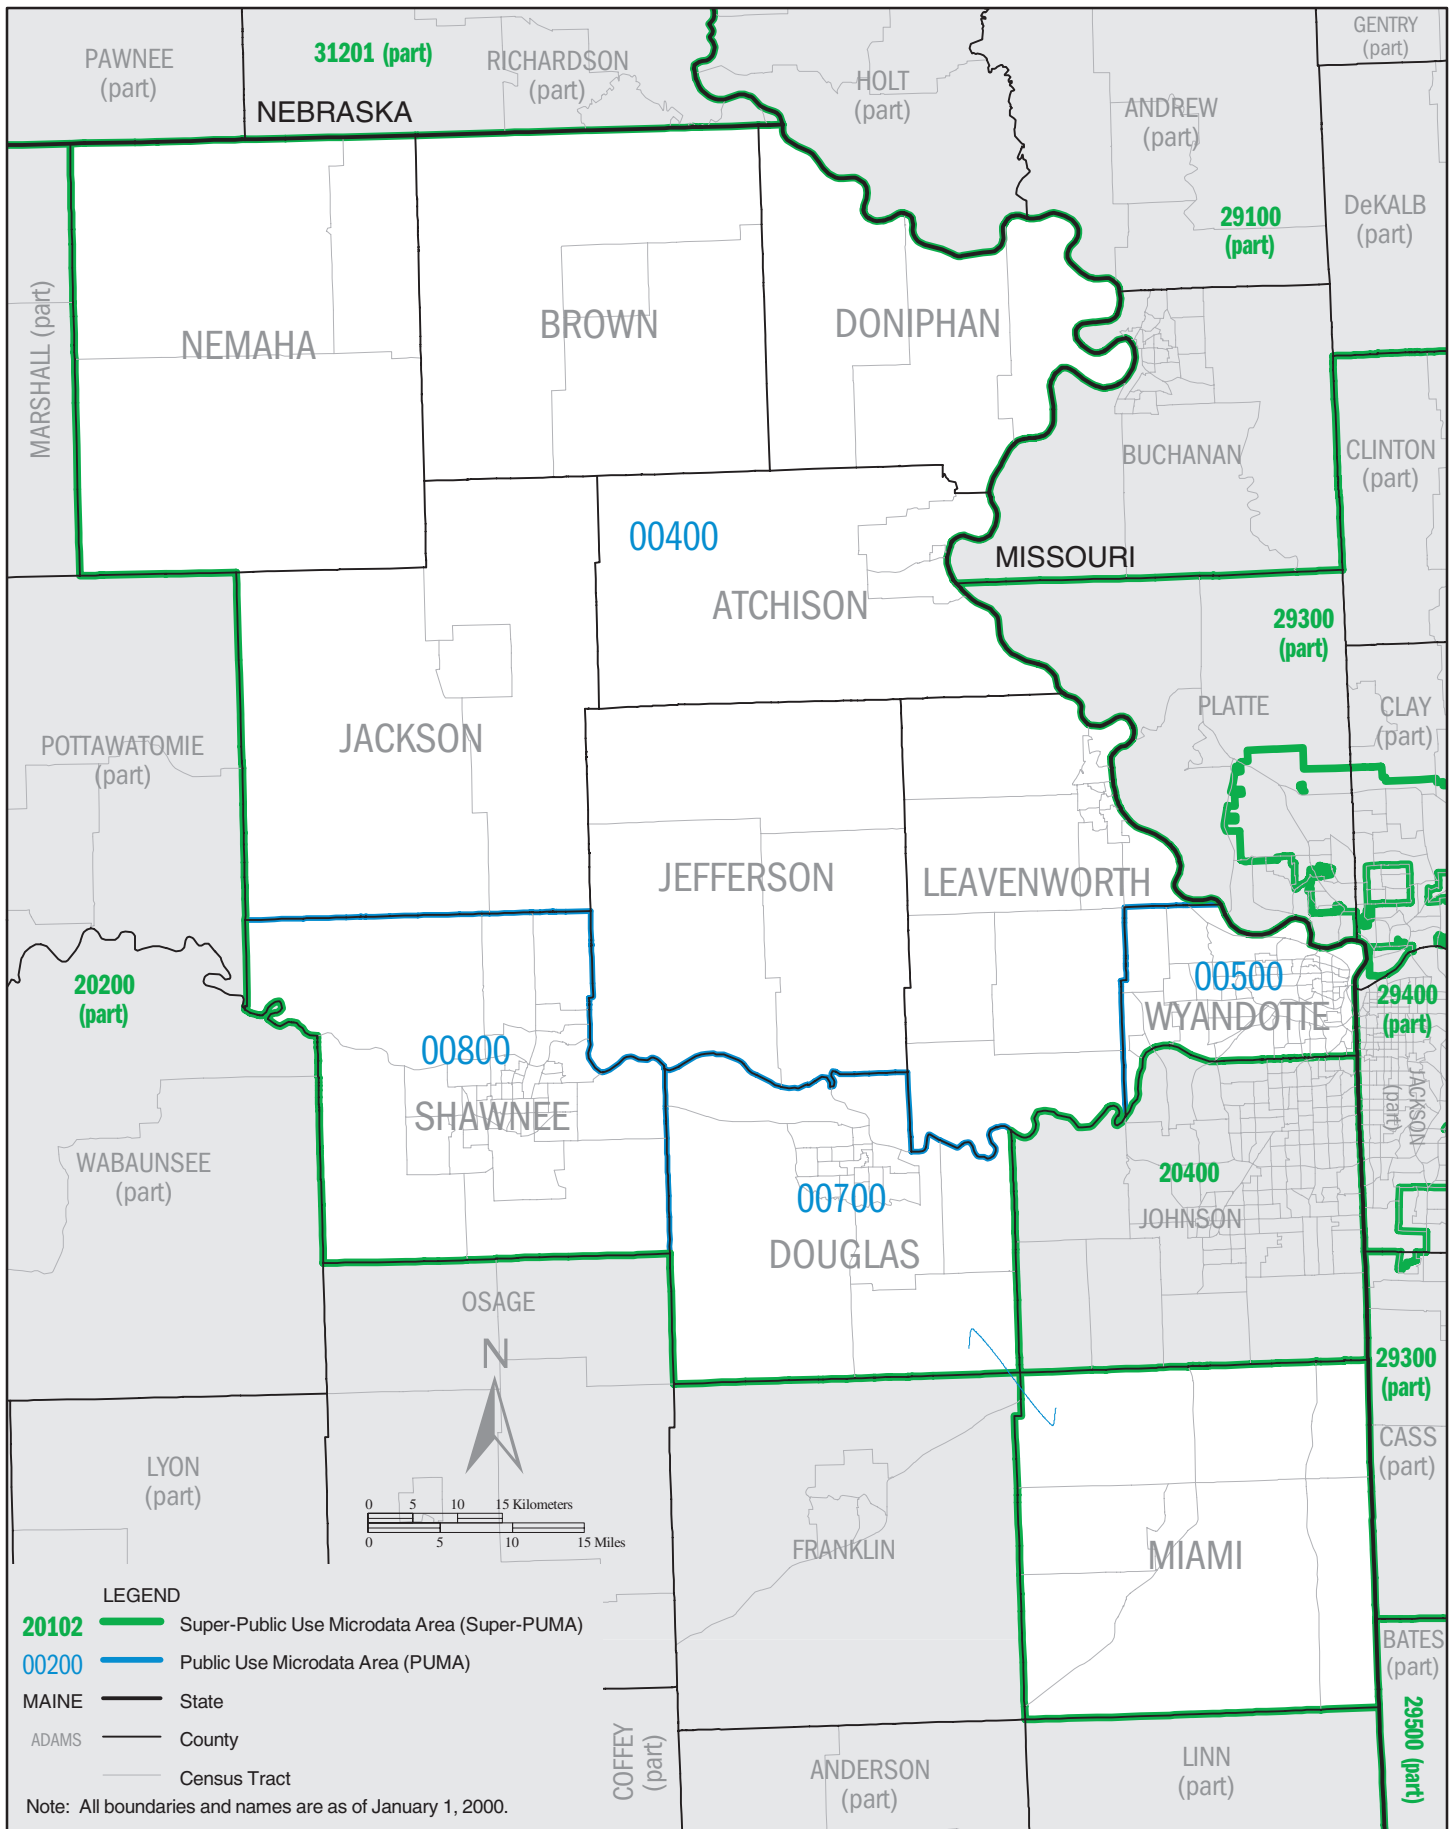

KANSAS Super-PUMA 20200: Census 2000 Public Use Microdata Areas (PUMAs)

KANSAS Super-PUMA 20300: Census 2000 Public Use Microdata Areas (PUMAs)

KANSAS Super-PUMA 20500: Census 2000 Public Use Microdata Areas (PUMAs)

6 Kansas

Public Use Microdata Sample (PUMS) files
U.S. Census Bureau, Census 2000