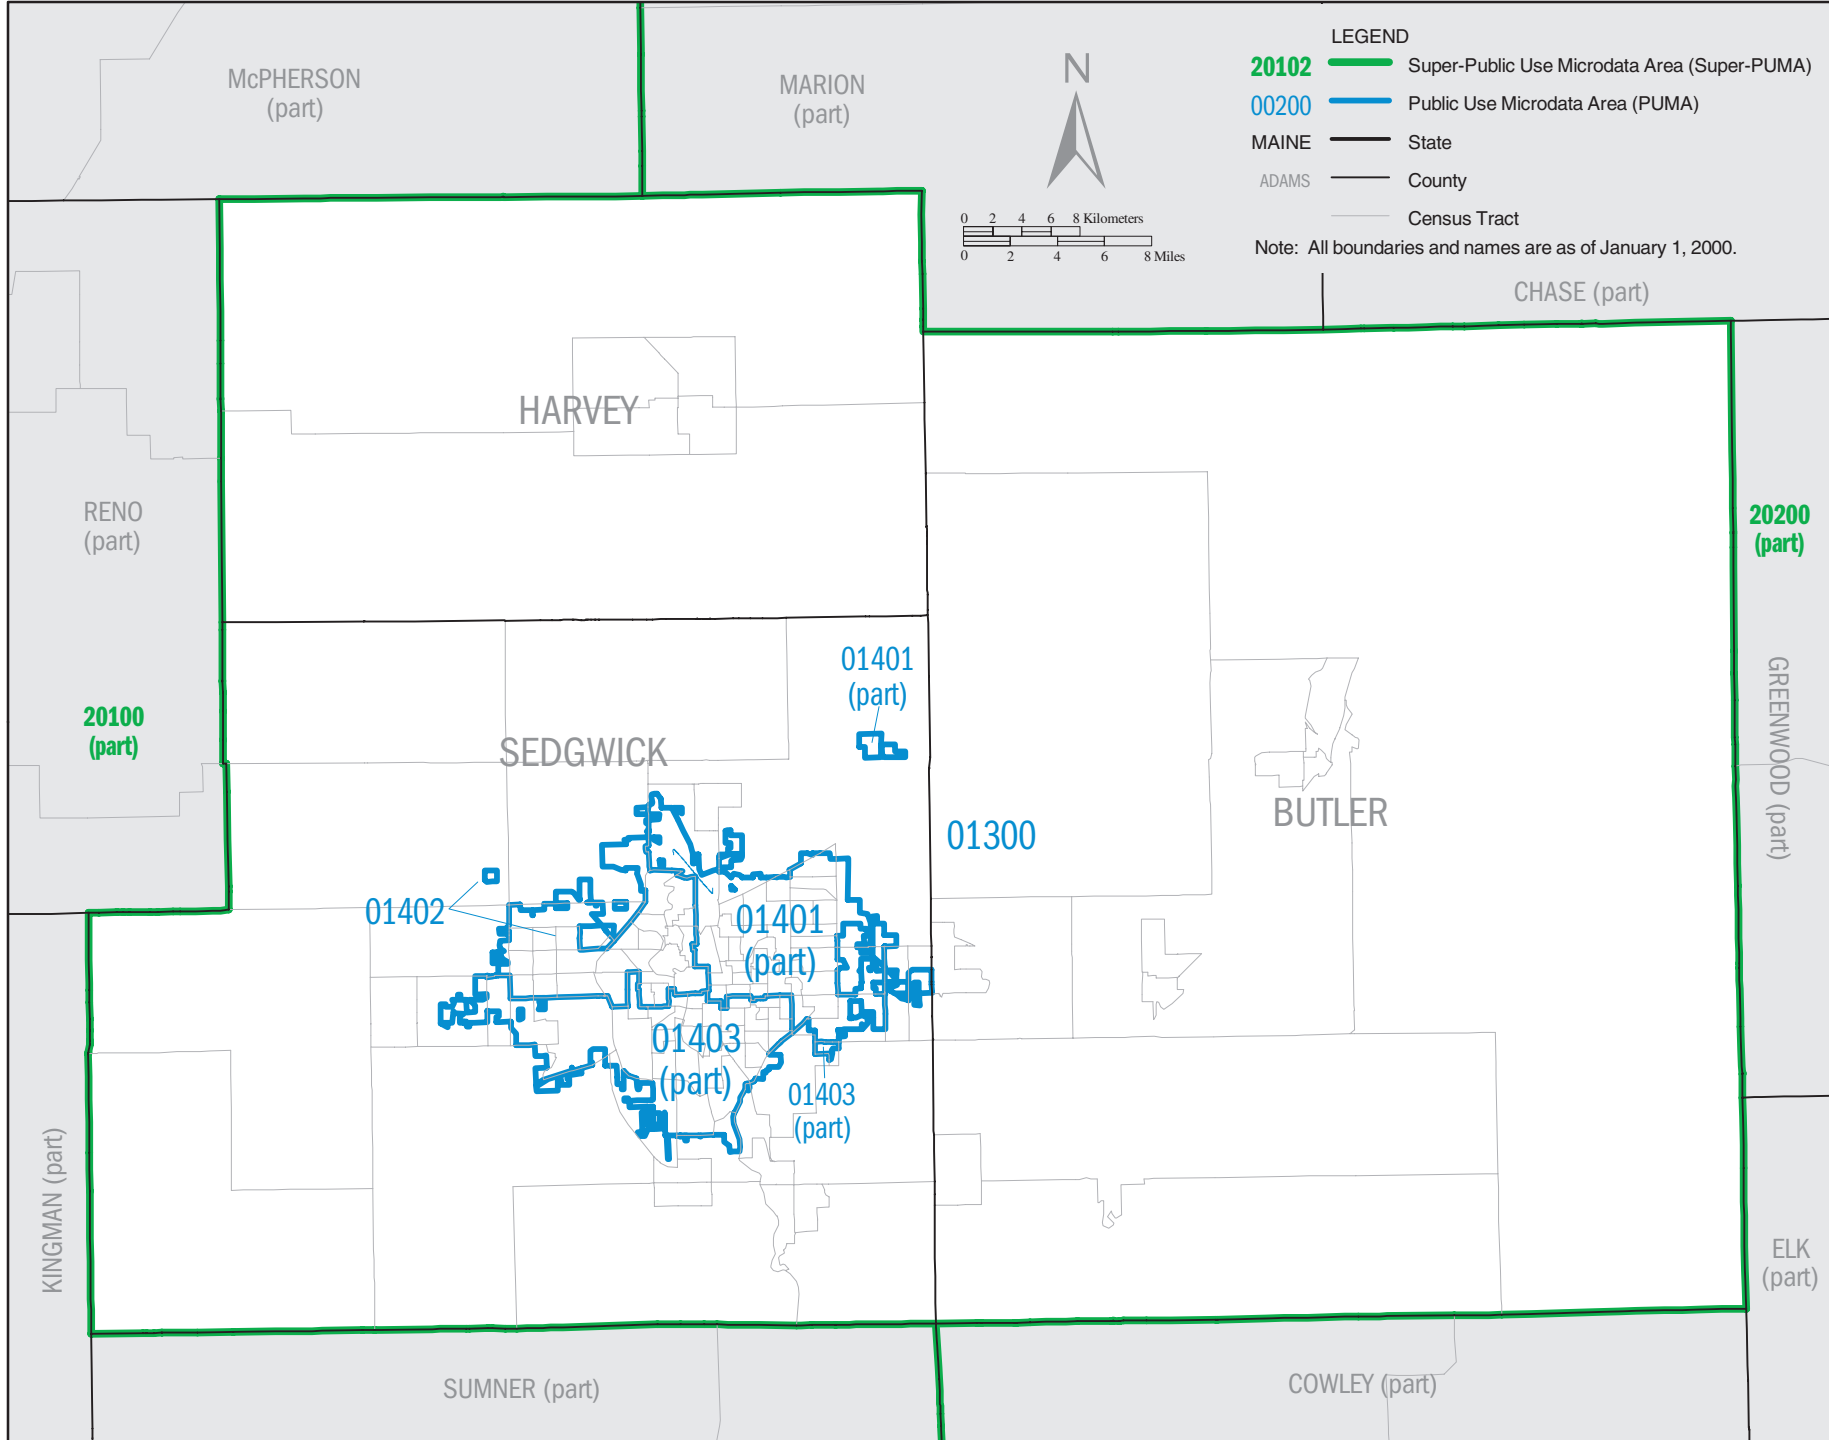

KANSAS Super-PUMA 20200: Census 2000 Public Use Microdata Areas (PUMAs)

KANSAS Super-PUMA 20300: Census 2000 Public Use Microdata Areas (PUMAs)

KANSAS Super-PUMA 20500: Census 2000 Public Use Microdata Areas (PUMAs)

6 Kansas

Public Use Microdata Sample (PUMS) files
U.S. Census Bureau, Census 2000