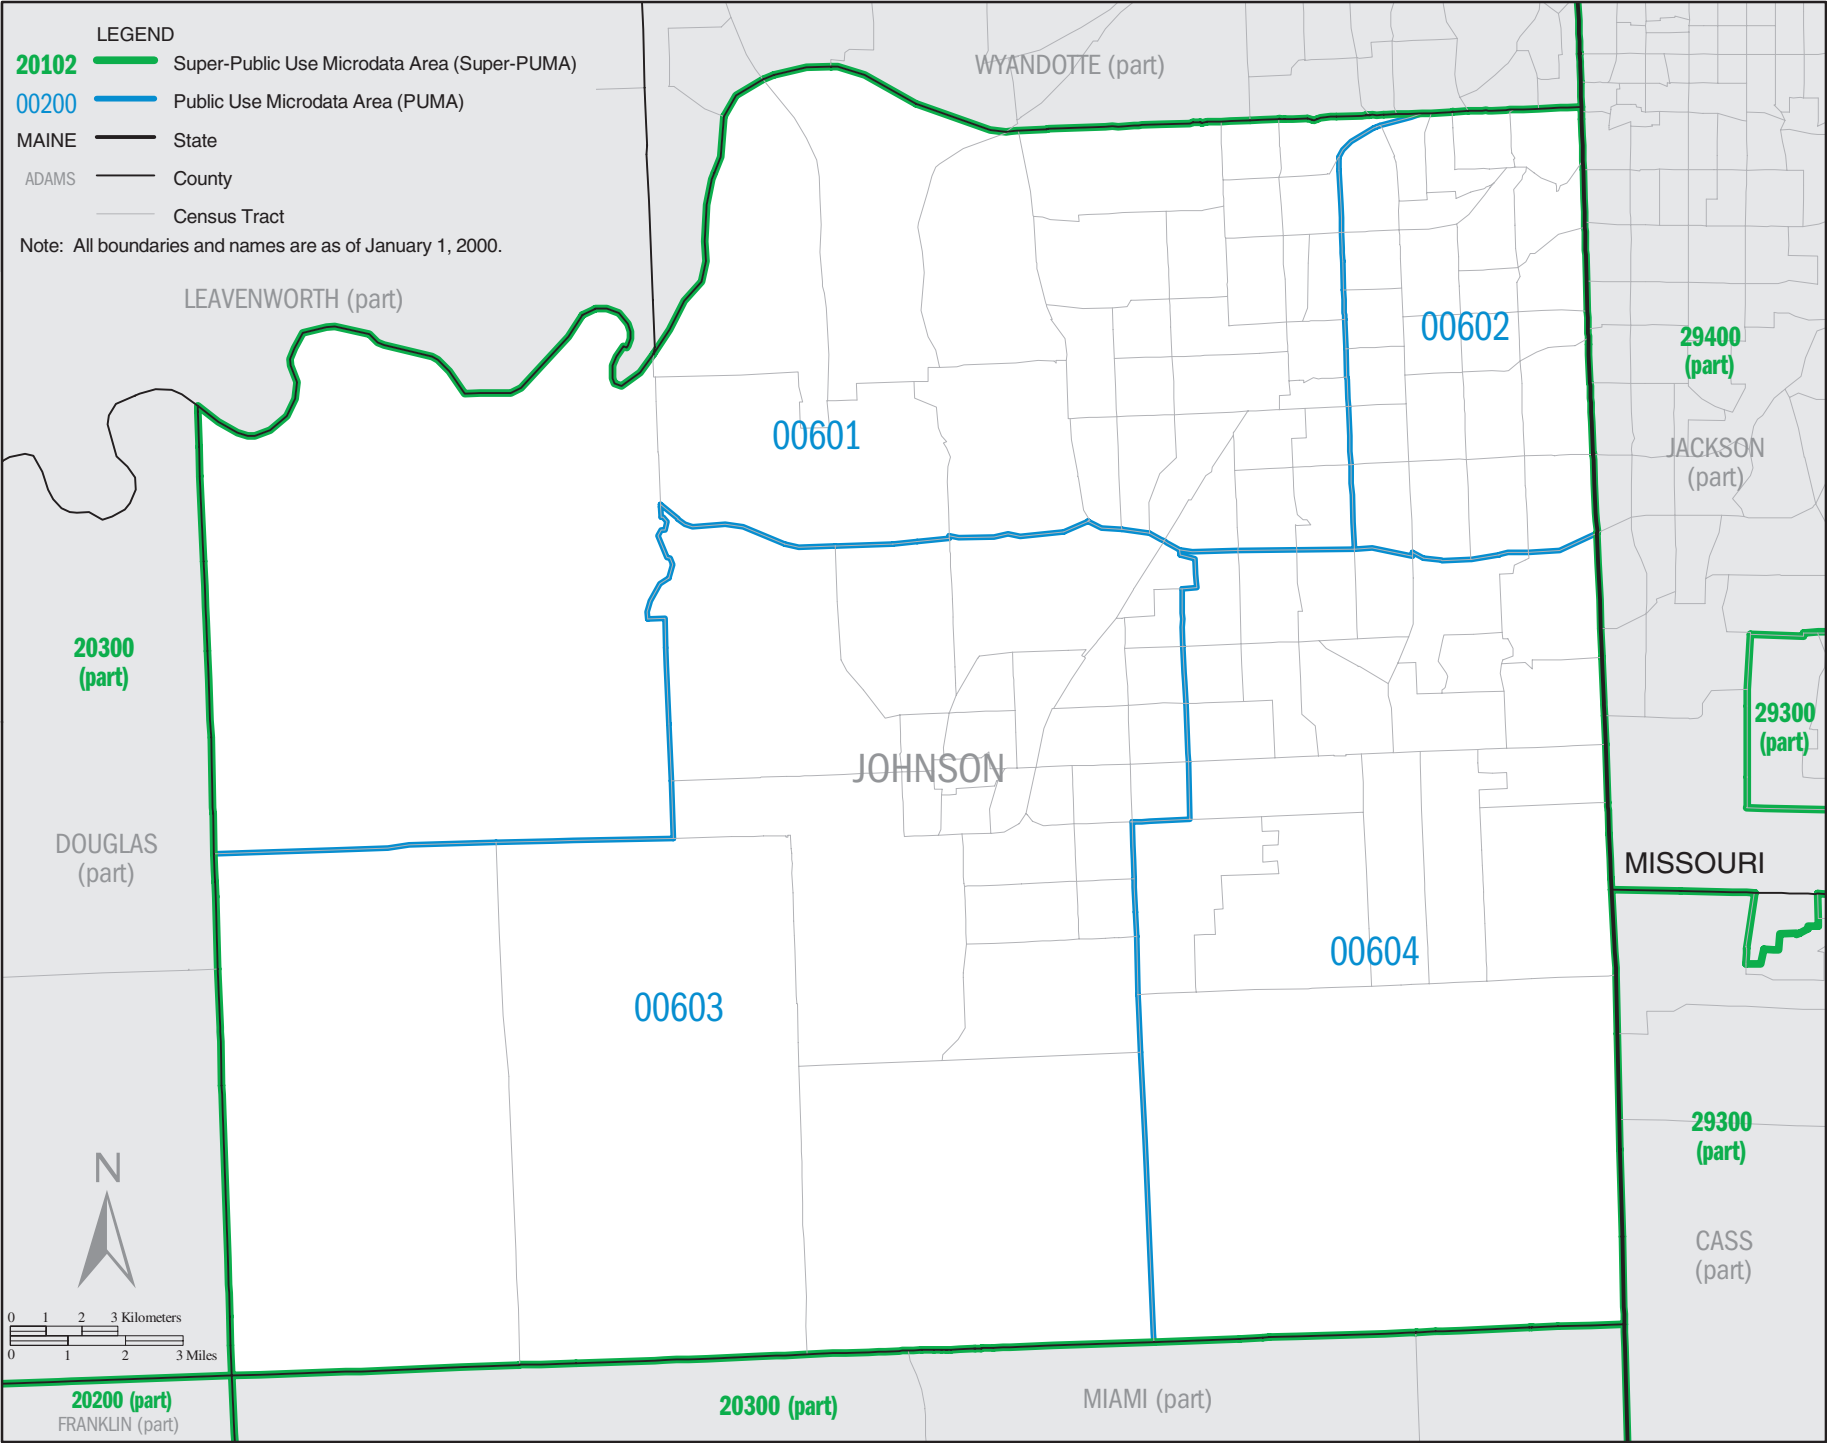

KANSAS Super-PUMA 20200: Census 2000 Public Use Microdata Areas (PUMAs)

KANSAS Super-PUMA 20300: Census 2000 Public Use Microdata Areas (PUMAs)

KANSAS Super-PUMA 20500: Census 2000 Public Use Microdata Areas (PUMAs)

6 Kansas

Public Use Microdata Sample (PUMS) files
U.S. Census Bureau, Census 2000