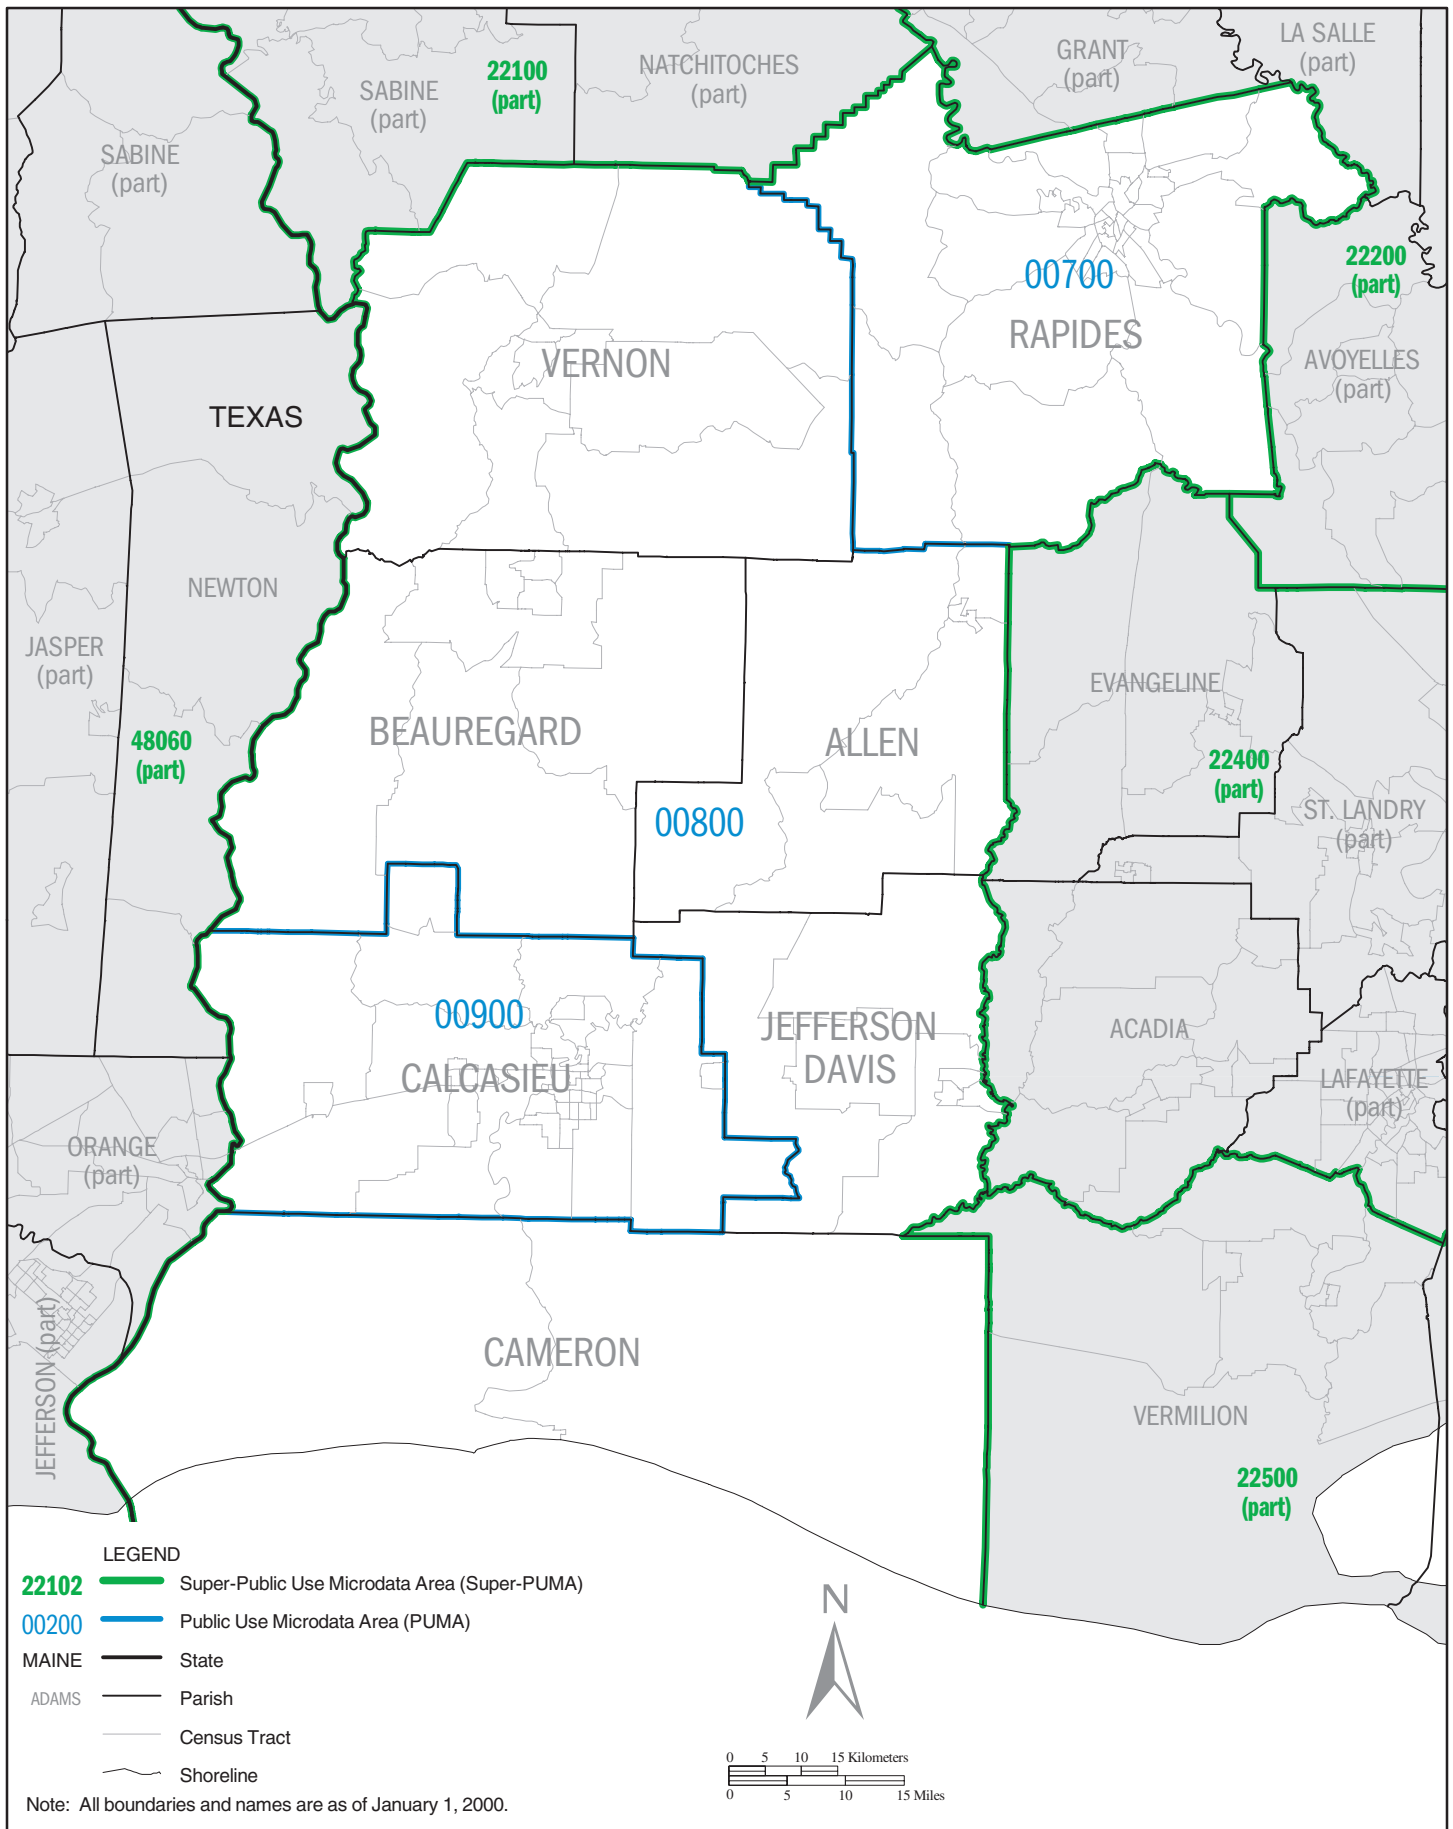

LOUISIANA – Census 2000 Super-Public Use Microdata Areas (Super-PUMAs)

LOUISIANA Super-PUMA 22100: Census 2000 Public Use Microdata Areas (PUMAs)

LOUISIANA Super-PUMA 22200: Census 2000 Public Use Microdata Areas (PUMAs)

LOUISIANA Super-PUMA 22300: Census 2000 Public Use Microdata Areas (PUMAs)

LOUISIANA Super-PUMA 22400: Census 2000 Public Use Microdata Areas (PUMAs)

LEGEND

- 22102** Super-Public Use Microdata Area (Super-PUMA)
- 00200** Public Use Microdata Area (PUMA)
- MAINE State
- ADAMS Parish
- Census Tract
- Shoreline

Note: All boundaries and names are as of January 1, 2000.

LOUISIANA Super-PUMA 22701: Census 2000 Public Use Microdata Areas (PUMAs)

LOUISIANA Super-PUMA 22702: Census 2000 Public Use Microdata Areas (PUMAs)