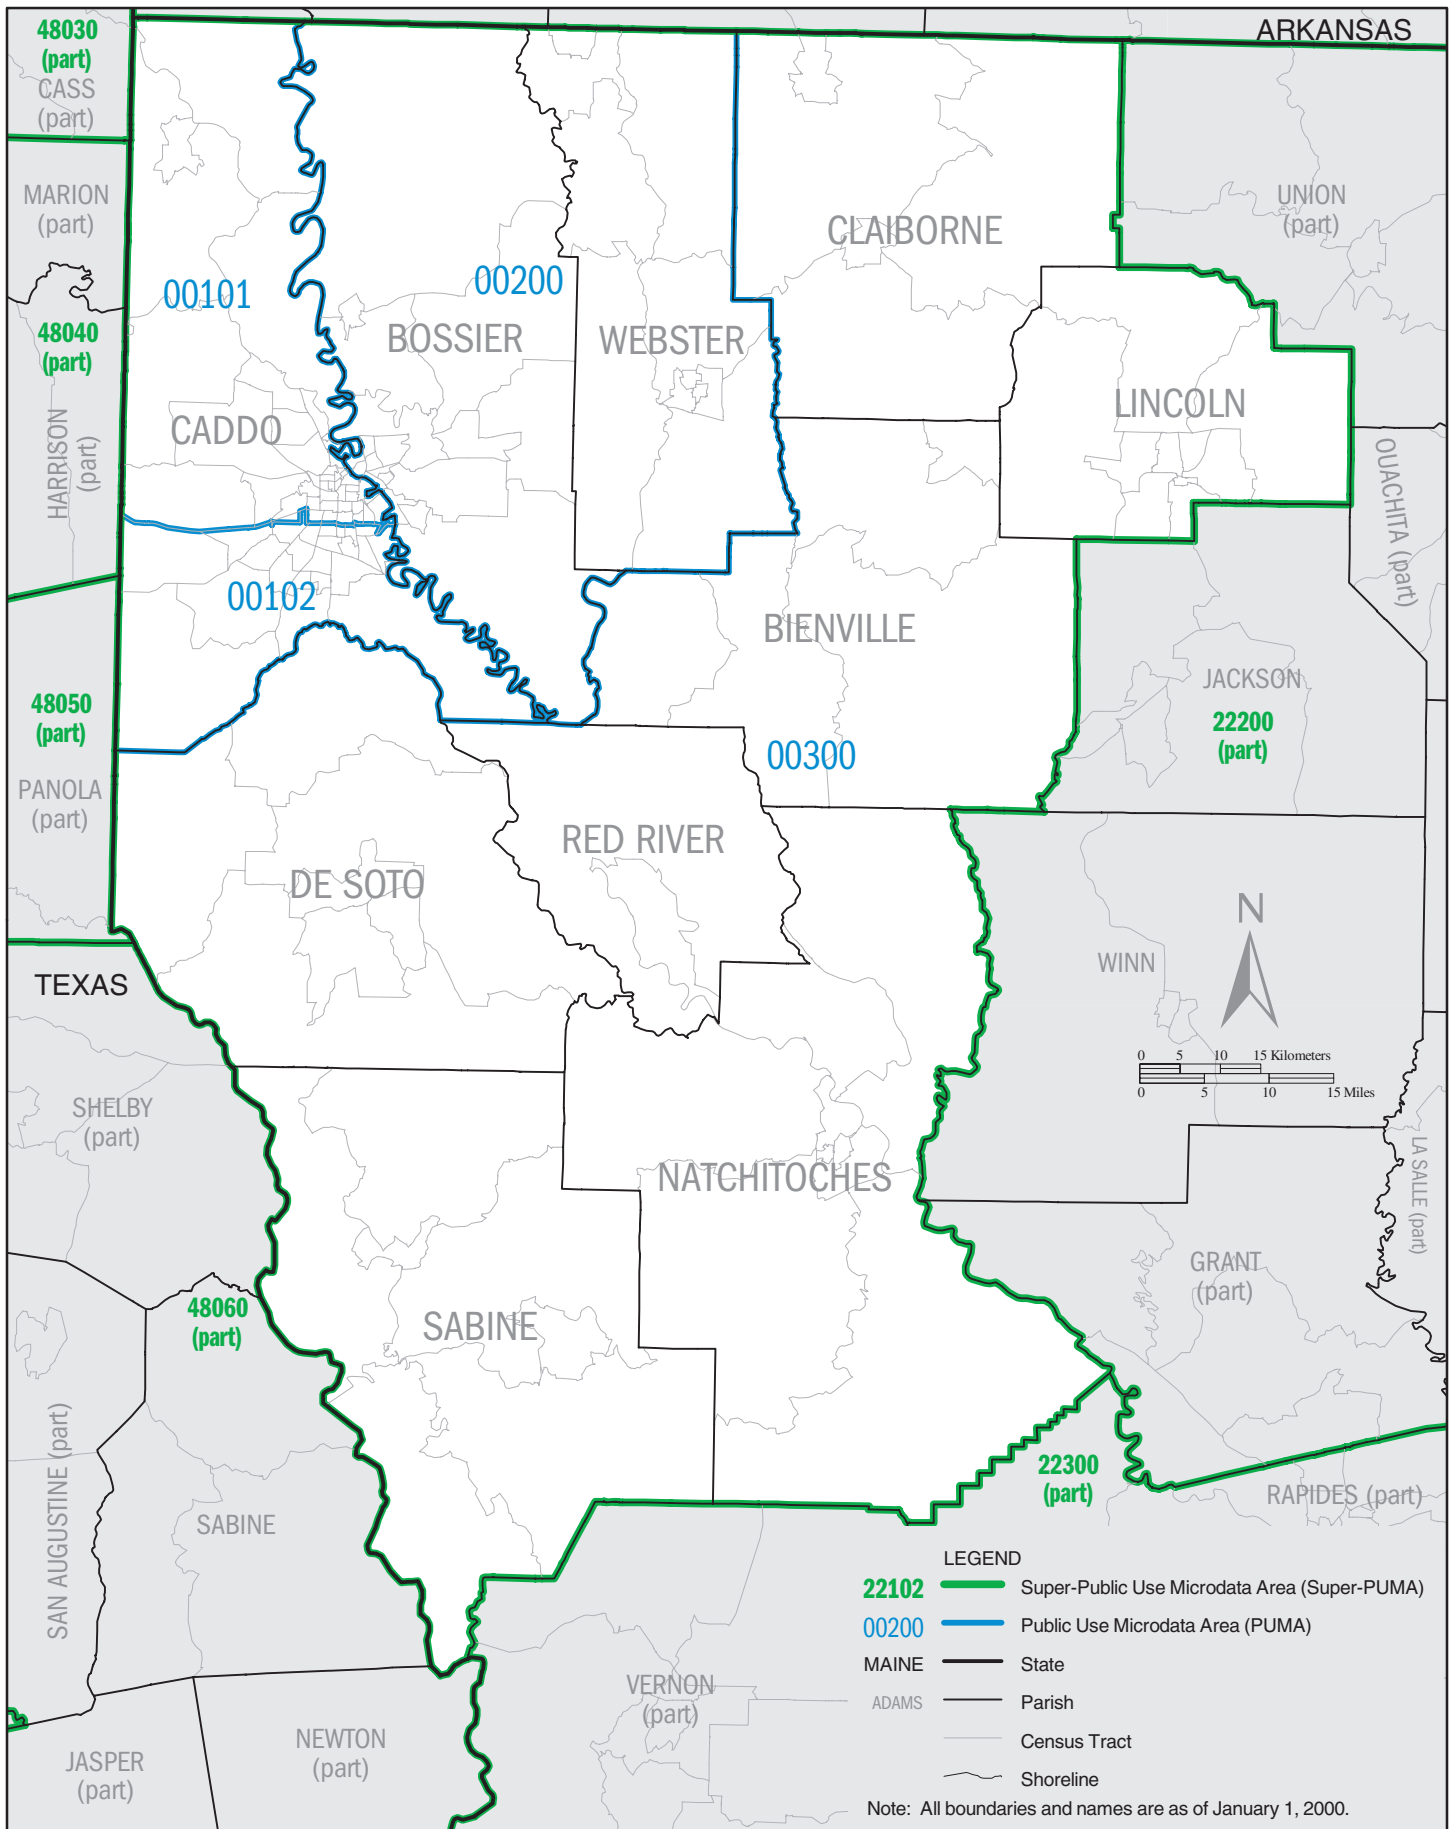

LOUISIANA – Census 2000 Super-Public Use Microdata Areas (Super-PUMAs)

LOUISIANA Super-PUMA 22100: Census 2000 Public Use Microdata Areas (PUMAs)

LOUISIANA Super-PUMA 22200: Census 2000 Public Use Microdata Areas (PUMAs)

LOUISIANA Super-PUMA 22300: Census 2000 Public Use Microdata Areas (PUMAs)

LOUISIANA Super-PUMA 22400: Census 2000 Public Use Microdata Areas (PUMAs)

LEGEND

- 22102** Super-Public Use Microdata Area (Super-PUMA)
- 00200** Public Use Microdata Area (PUMA)
- MAINE State
- ADAMS Parish
- Census Tract
- Shoreline

Note: All boundaries and names are as of January 1, 2000.

LOUISIANA Super-PUMA 22701: Census 2000 Public Use Microdata Areas (PUMAs)

LOUISIANA Super-PUMA 22702: Census 2000 Public Use Microdata Areas (PUMAs)