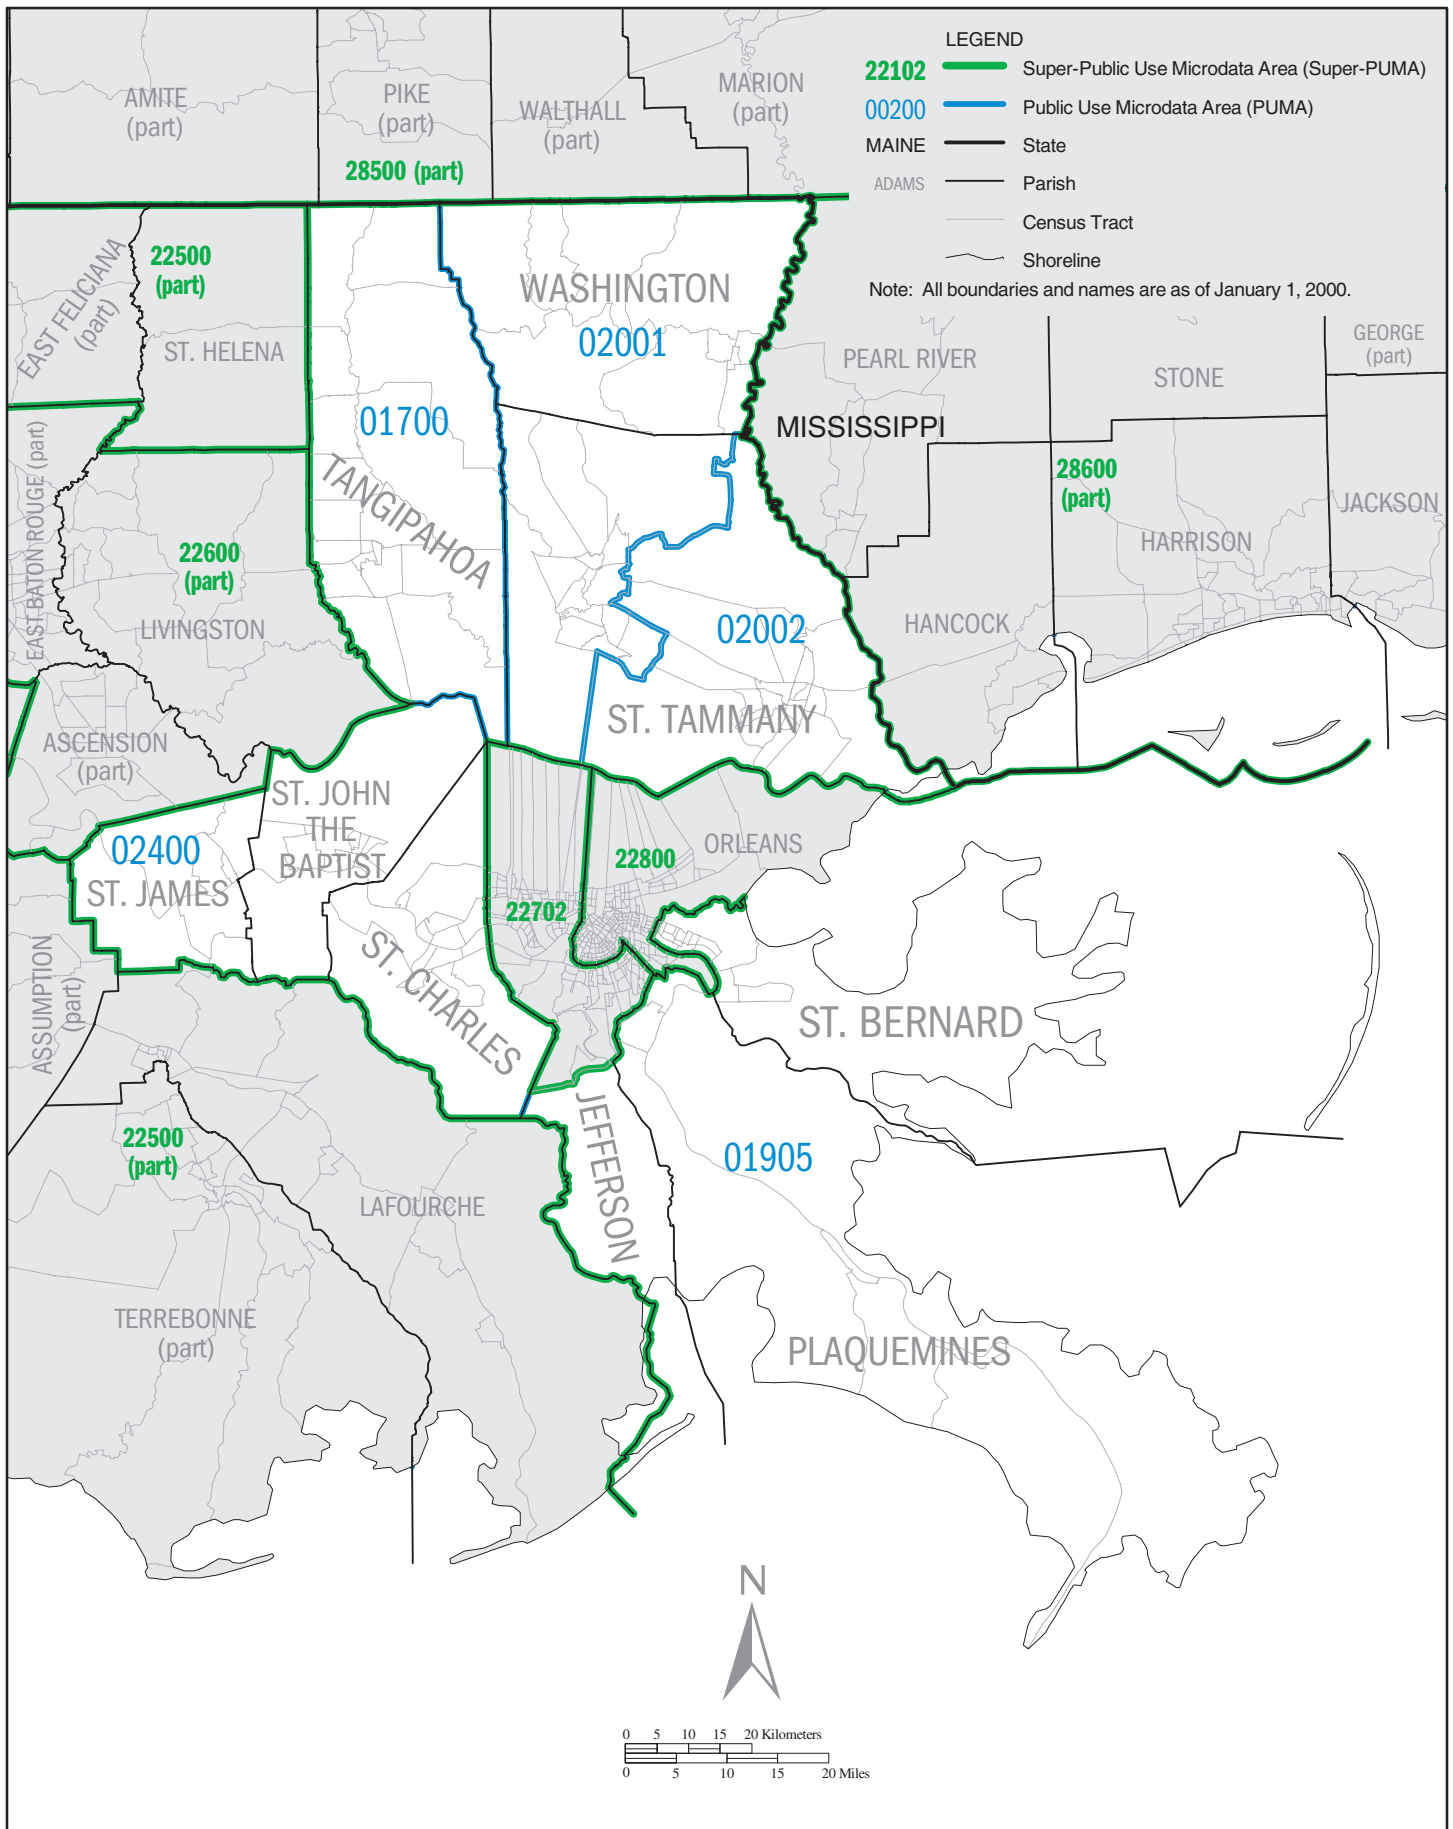

LOUISIANA – Census 2000 Super-Public Use Microdata Areas (Super-PUMAs)

LOUISIANA Super-PUMA 22100: Census 2000 Public Use Microdata Areas (PUMAs)

LOUISIANA Super-PUMA 22200: Census 2000 Public Use Microdata Areas (PUMAs)

LOUISIANA Super-PUMA 22300: Census 2000 Public Use Microdata Areas (PUMAs)

LOUISIANA Super-PUMA 22400: Census 2000 Public Use Microdata Areas (PUMAs)

LEGEND

- 22102** Super-Public Use Microdata Area (Super-PUMA)
- 00200** Public Use Microdata Area (PUMA)
- MAINE State
- ADAMS Parish
- Census Tract
- Shoreline

Note: All boundaries and names are as of January 1, 2000.

LOUISIANA Super-PUMA 22701: Census 2000 Public Use Microdata Areas (PUMAs)

LOUISIANA Super-PUMA 22702: Census 2000 Public Use Microdata Areas (PUMAs)