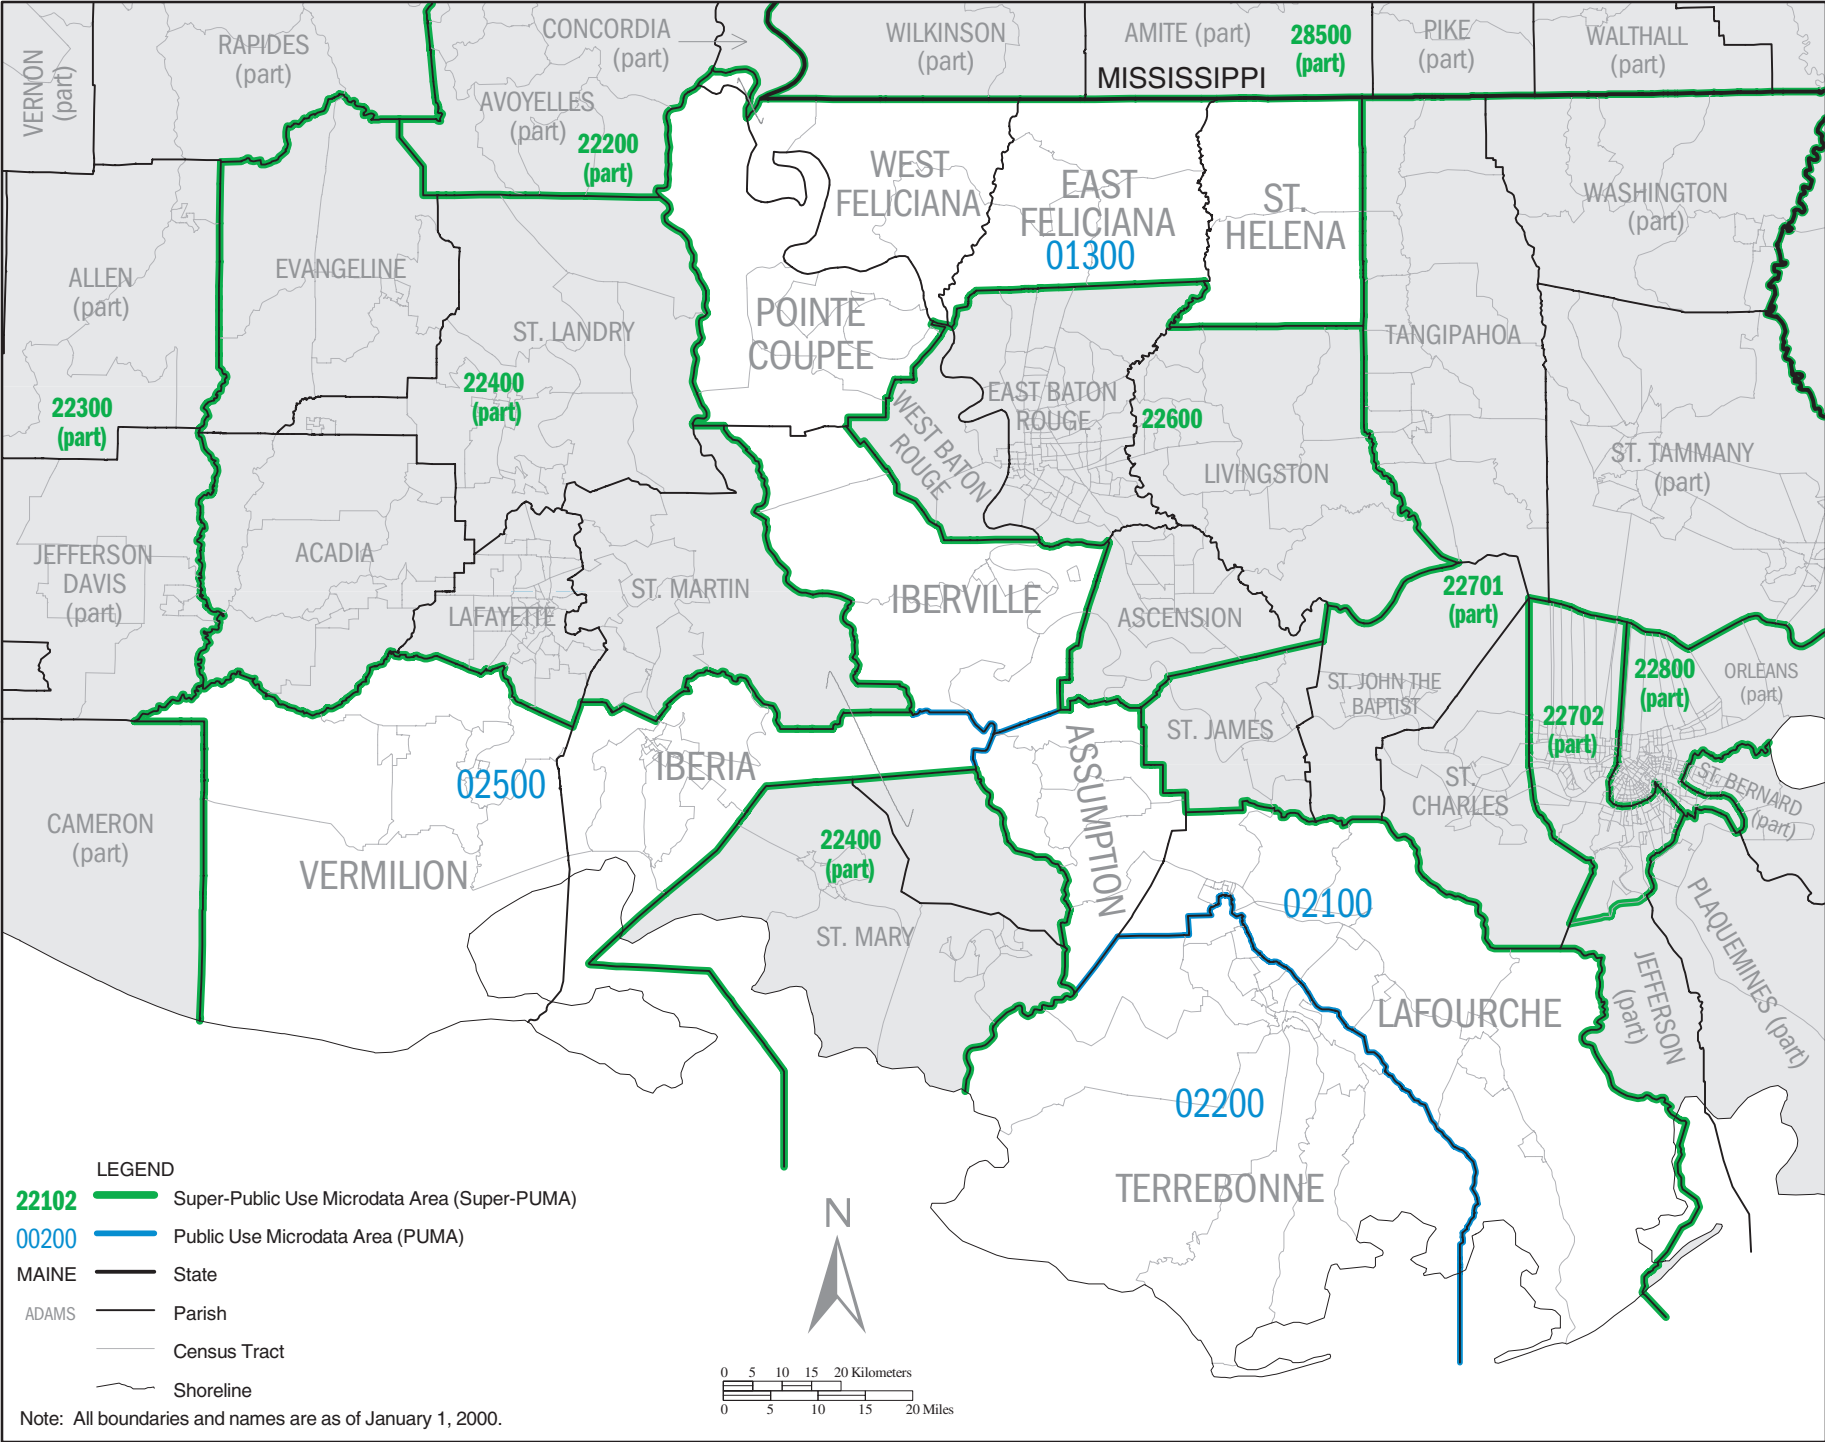

LOUISIANA – Census 2000 Super-Public Use Microdata Areas (Super-PUMAs)

LOUISIANA Super-PUMA 22100: Census 2000 Public Use Microdata Areas (PUMAs)

LOUISIANA Super-PUMA 22200: Census 2000 Public Use Microdata Areas (PUMAs)

LOUISIANA Super-PUMA 22300: Census 2000 Public Use Microdata Areas (PUMAs)

LOUISIANA Super-PUMA 22400: Census 2000 Public Use Microdata Areas (PUMAs)

LEGEND

- 22102** Super-Public Use Microdata Area (Super-PUMA)
- 00200** Public Use Microdata Area (PUMA)
- MAINE State
- ADAMS Parish
- Census Tract
- Shoreline

Note: All boundaries and names are as of January 1, 2000.

LOUISIANA Super-PUMA 22701: Census 2000 Public Use Microdata Areas (PUMAs)

LOUISIANA Super-PUMA 22702: Census 2000 Public Use Microdata Areas (PUMAs)