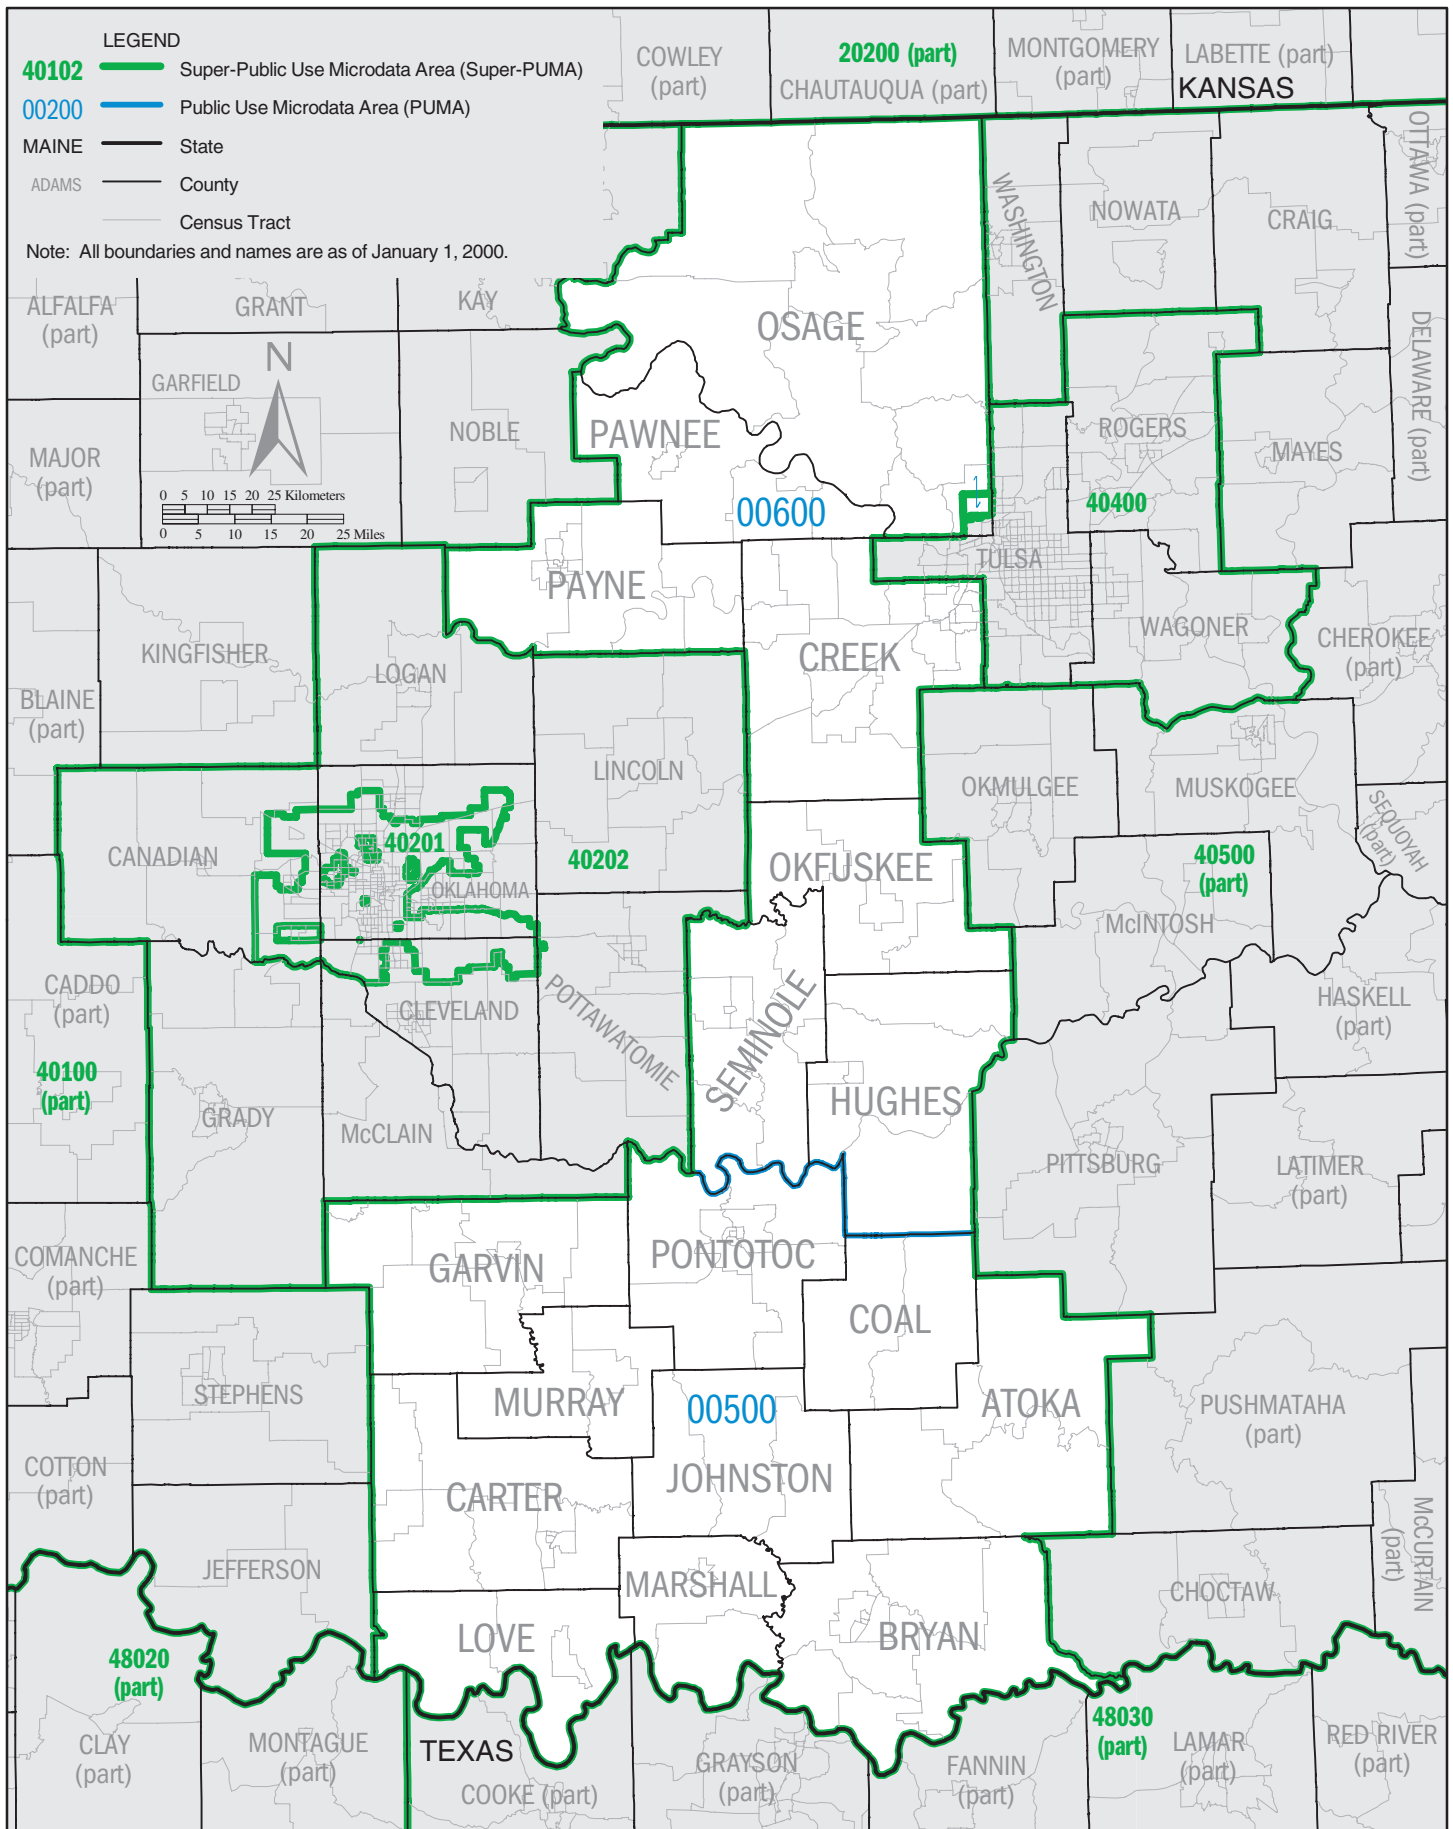

OKLAHOMA Super-PUMA 40202: Census 2000 Public Use Microdata Areas (PUMAs)

OKLAHOMA Super-PUMA 40300: Census 2000 Public Use Microdata Areas (PUMAs)

OKLAHOMA Super-PUMA 40500: Census 2000 Public Use Microdata Areas (PUMAs)