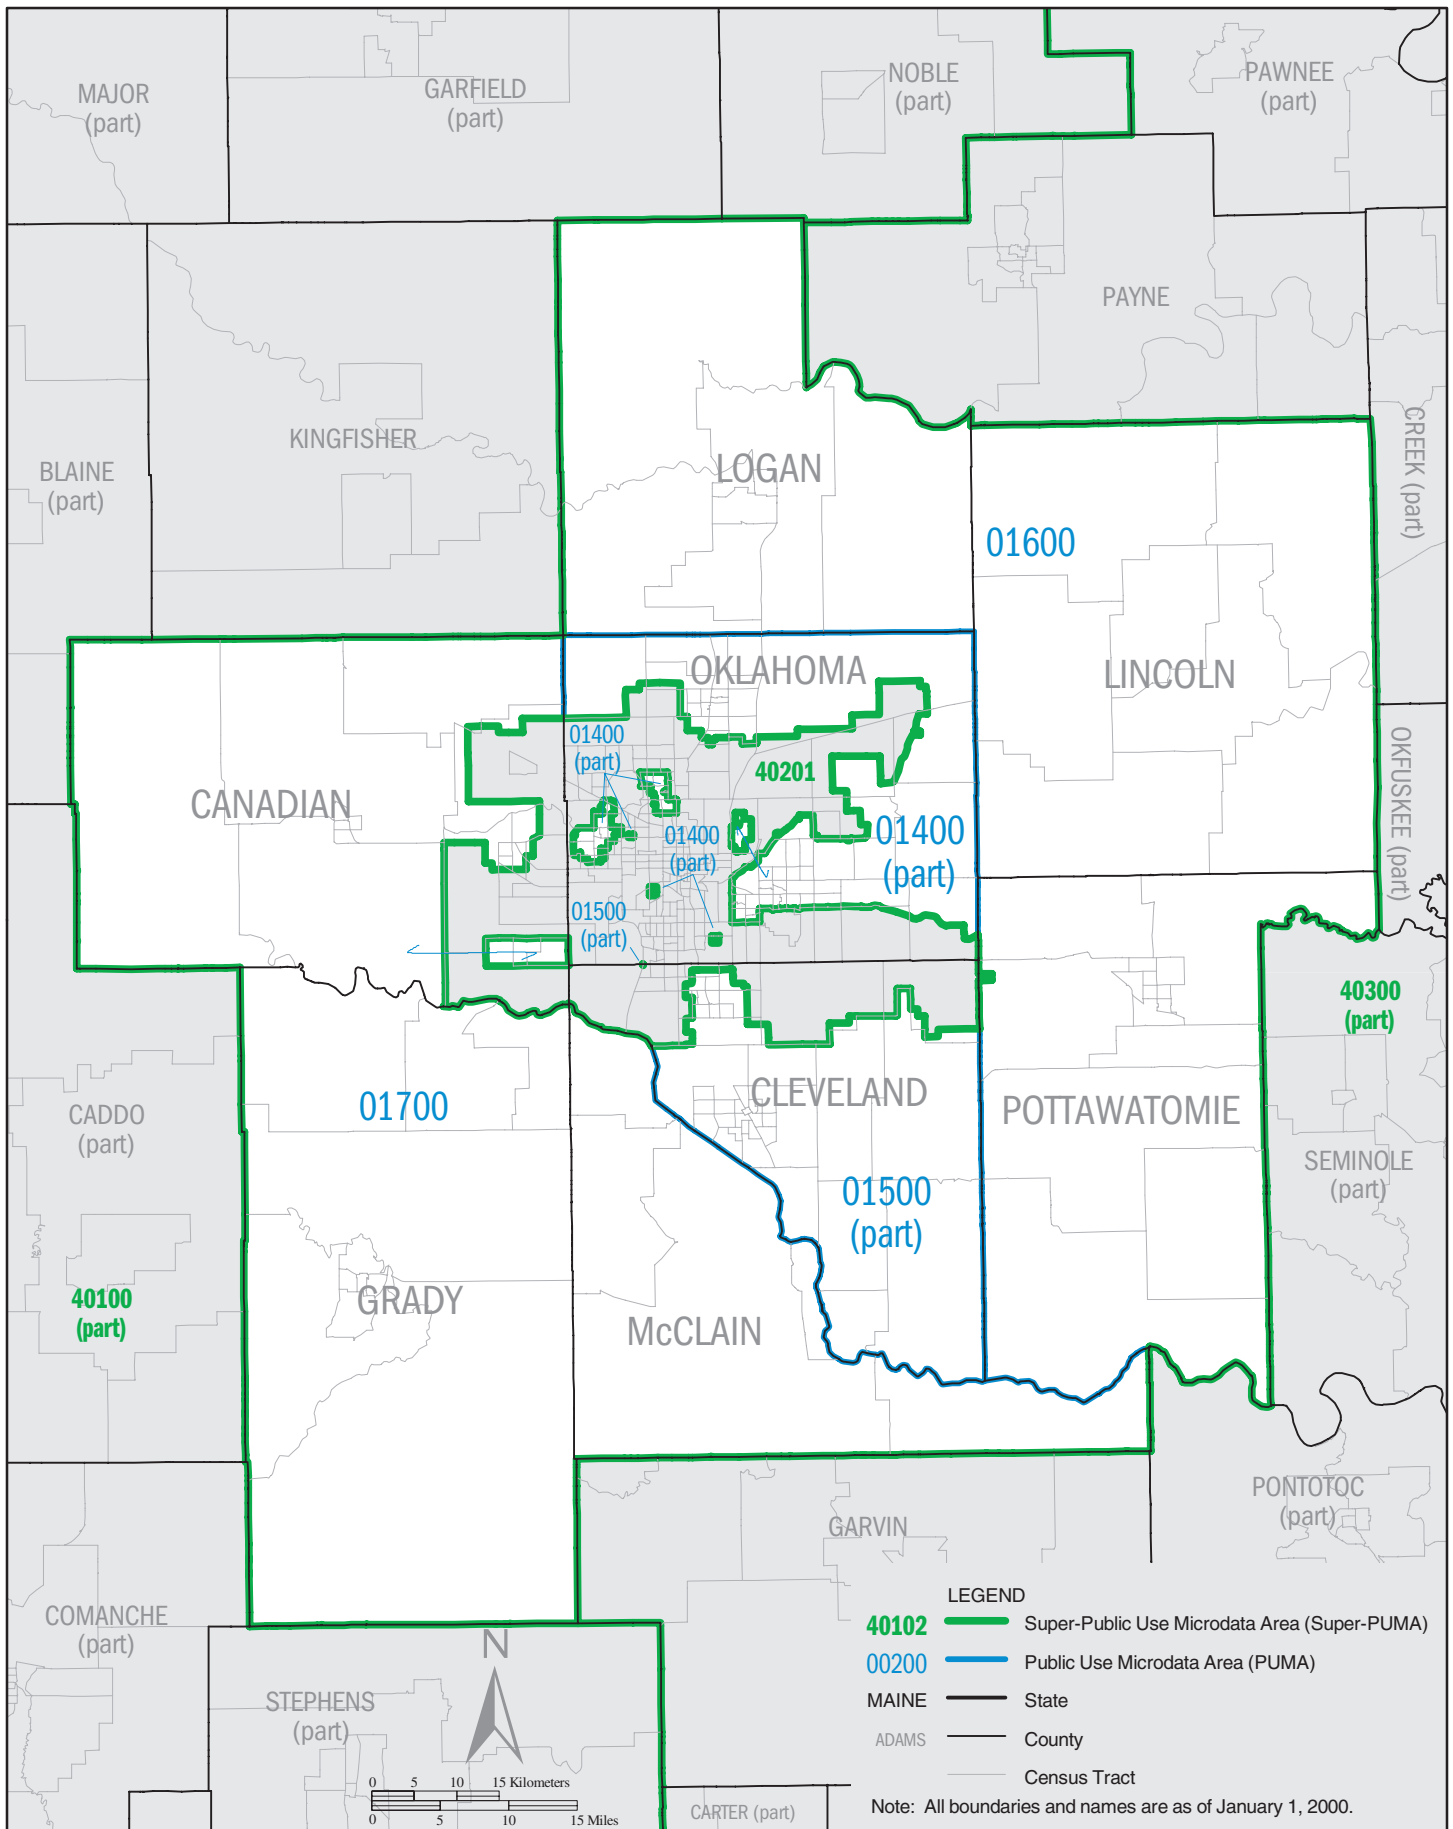

OKLAHOMA Super-PUMA 40202: Census 2000 Public Use Microdata Areas (PUMAs)

OKLAHOMA Super-PUMA 40300: Census 2000 Public Use Microdata Areas (PUMAs)

OKLAHOMA Super-PUMA 40500: Census 2000 Public Use Microdata Areas (PUMAs)