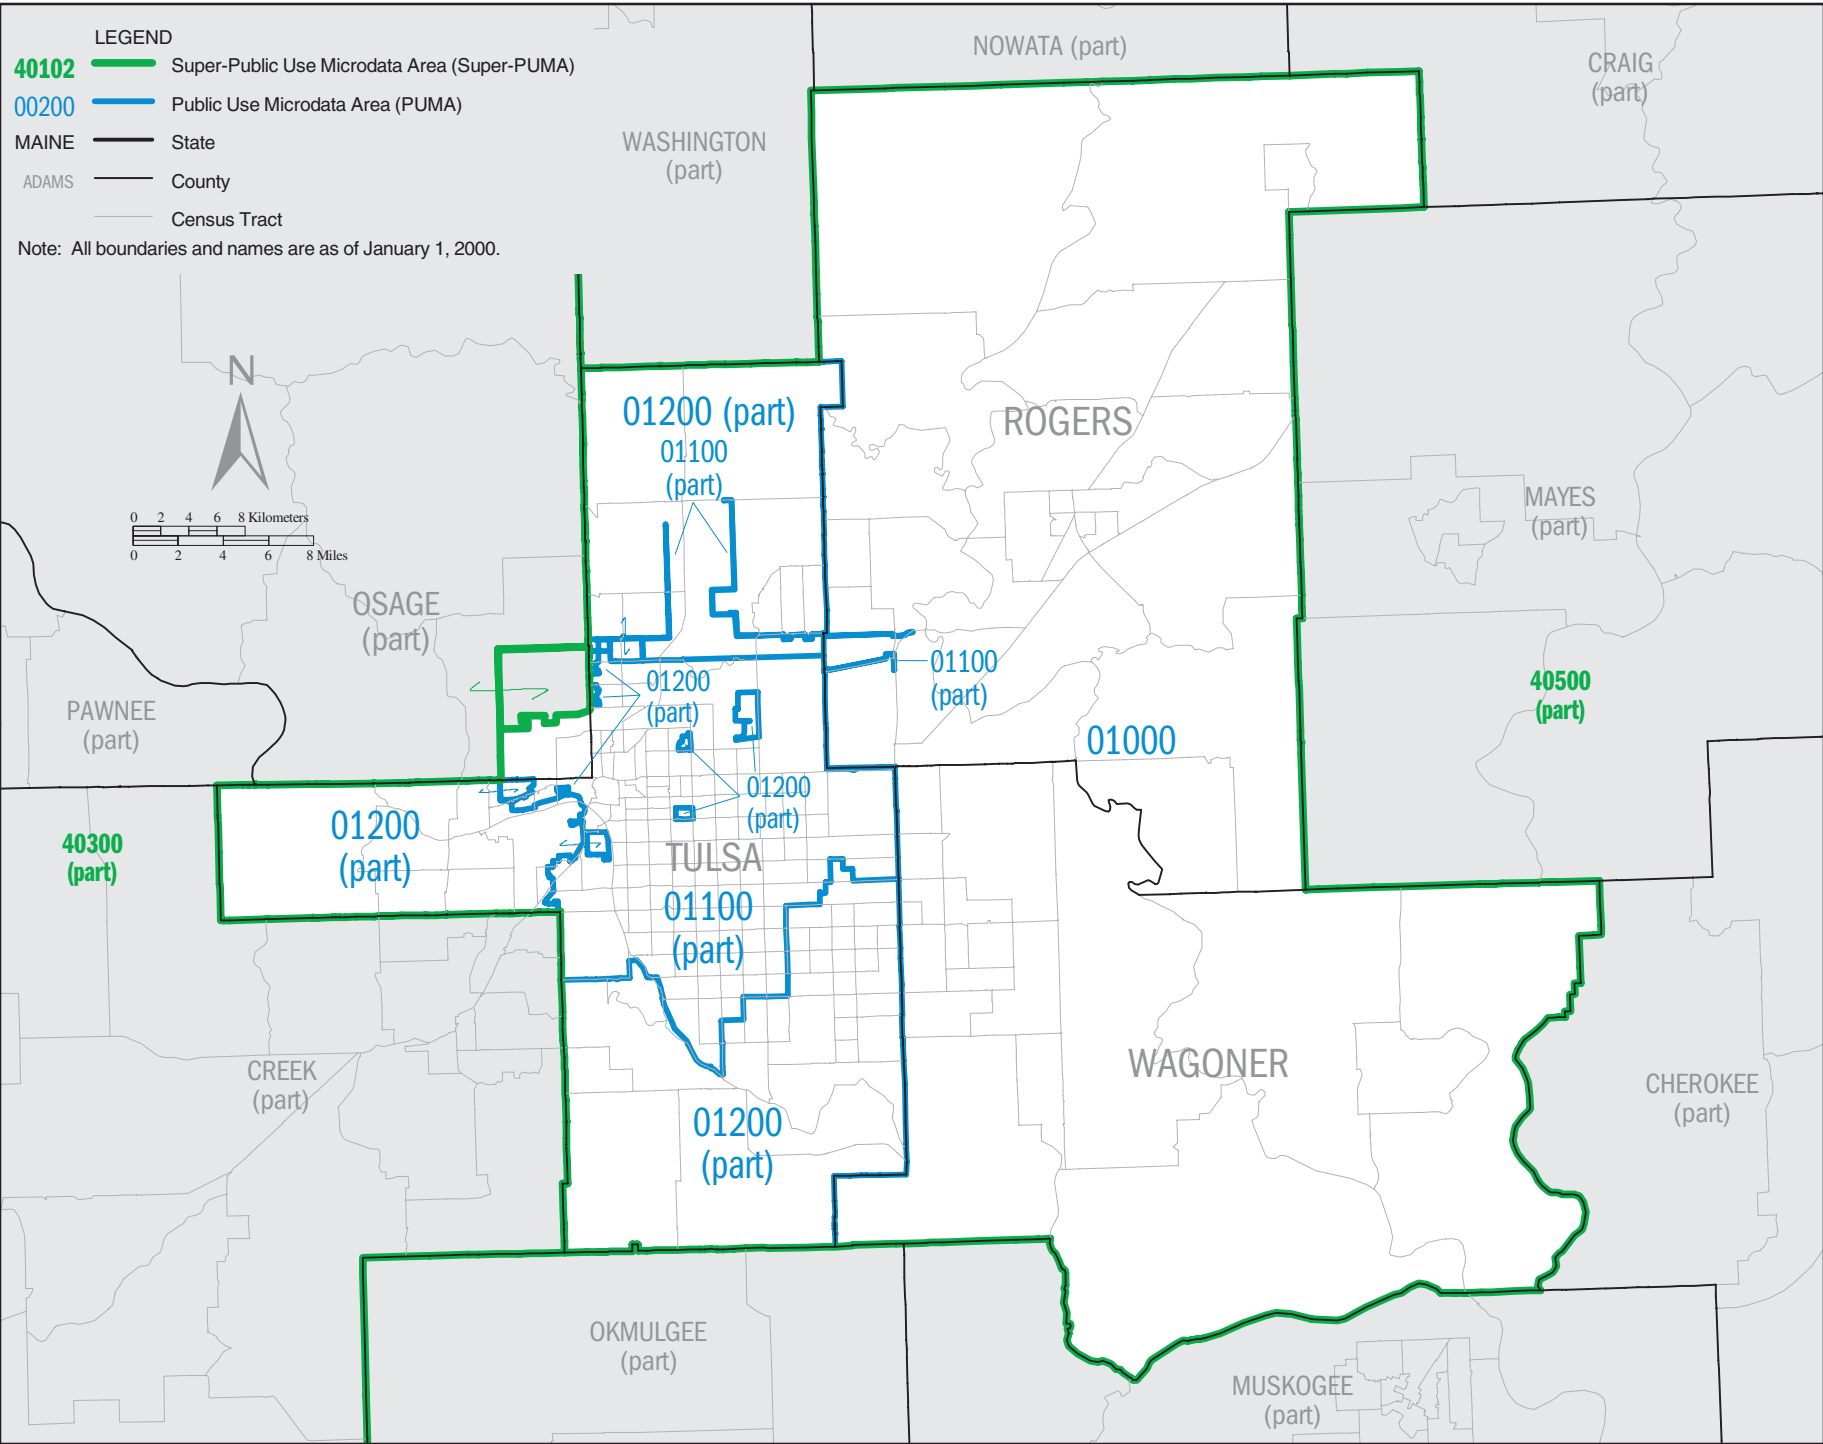

OKLAHOMA Super-PUMA 40202: Census 2000 Public Use Microdata Areas (PUMAs)

OKLAHOMA Super-PUMA 40300: Census 2000 Public Use Microdata Areas (PUMAs)

OKLAHOMA Super-PUMA 40500: Census 2000 Public Use Microdata Areas (PUMAs)