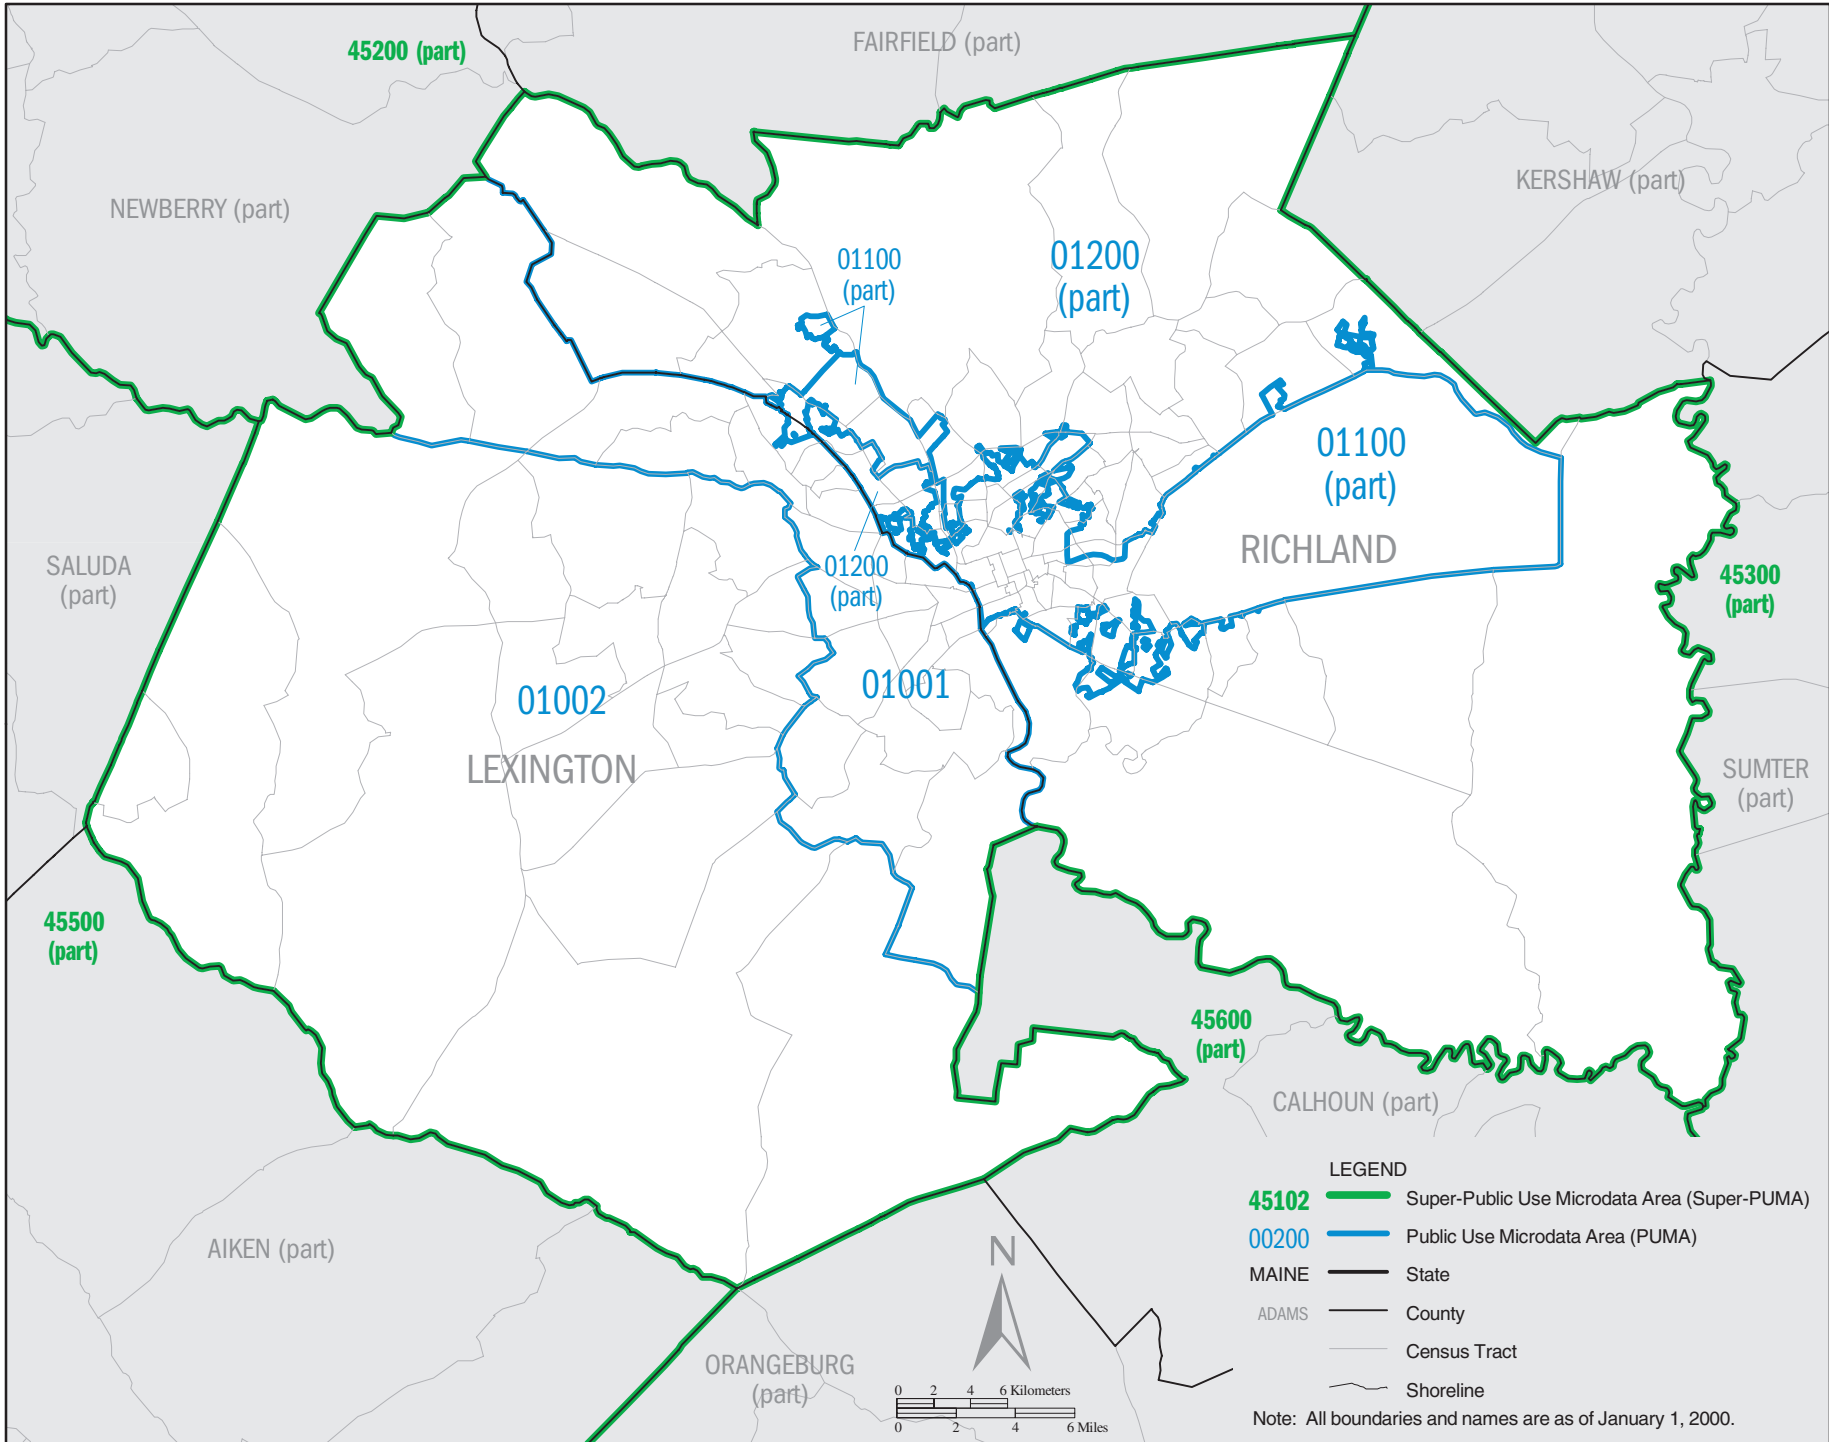

SOUTH CAROLINA Super-PUMA 45300: Census 2000 Public Use Microdata Areas (PUMAs)

SOUTH CAROLINA Super-PUMA 45500: Census 2000 Public Use Microdata Areas (PUMAs)

SOUTH CAROLINA Super-PUMA 45600: Census 2000 Public Use Microdata Areas (PUMAs)

SOUTH CAROLINA Super-PUMA 45700: Census 2000 Public Use Microdata Areas (PUMAs)